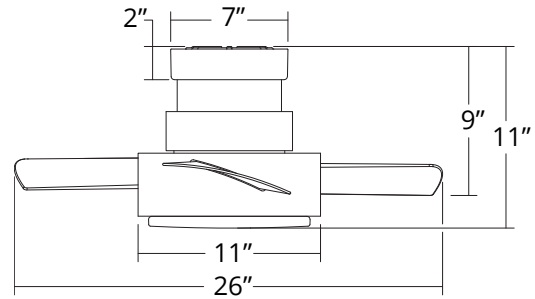

VOX

FH-W1802-26

26" Flush Mounted Fan

MODERN FORMS SMART FANS

PRODUCT DESCRIPTION

The Vox speaks in hushed tones- the powerful DC motor keeps the blades running smooth, ultra quiet and up to 70% more efficient than traditional AC motors. Perfect for smaller rooms, or mounted in multiples for larger spaces, Vox delivers the goods with a host of smart control features through our exclusive Modern Forms app.

FEATURES

- 6 fan speeds through both Summer and Winter Modes
- Silent DC motor
- Luminaire cover not available
- Includes BT wall control
- Optional remote control with wall cradle sold separately
- Additional wall control for 3, 4-way control sold separately
- Compatible with Modern Forms app

AIRFLOW/ENERGY EFFICIENCY

Weighted Average/High Airflow CFM:	1624/2715
Weighted Average/High Energy Use (W):	20/32
Estimated Yearly Energy Cost ($):	6
Weighted Average/High Efficiency (CFM/W):	132/161
Max RPM:	348

ORDER NUMBER

Model	Housing	Blade
FH-W1802-26L	BZ <i>Bronze</i>	BZ <i>Bronze</i>
	MW <i>Matte White</i>	MW <i>Matte White</i>
	TT <i>Titanium Silver</i>	TT <i>Titanium Silver</i>

Example: **FH-W1802-26L-BZ**

For 2700K add "-27" ; for 3500K add "-35" before the finish: **FH-W1802-26L-27-MW**

*Results may vary based on application and surroundings.

*This fan comes uni-pack - blade select options are not available

The Modern Forms app synchronizes seamlessly with smart home devices you already own

modernforms.com
Phone (800) 526.2588
Fax (800) 526.2585

Headquarters/Eastern Distribution Center
44 Harbor Park Drive
Port Washington, NY 11050

Central Distribution Center
1600 Distribution Ct
Lithia Springs, GA 30122

Western Distribution Center
1750 Archibald Avenue
Ontario, CA 91760

Modern Forms retains the right to modify the design of our products at any time as part of the company's continuous improvement program. JUL 2020

SPECIFICATIONS

Construction:	Aluminum/ABS
Blade:	13° Pitch, 26" sweep
Wire:	8"
Hanging Weight:	13 lbs
Total Power:	39.5W
Standards:	UL/cUL Wet Location listed, Title 24 JA8-2016 Compliant, Title 20, Energy Star rated
Motor Type:	125 x 20 sensorless DC motor

WIRELESS PERFORMANCE

Wi-Fi Range:	Up to 150 ft*
Bluetooth Range:	Up to 150 ft*

LUMINAIRE PERFORMANCE

Light Source:	LED
Light Wattage:	23.5W
Lumens/Delivered Lumens:	2100/948
Dimming:	Integrated
CRI:	90
Color Temperature:	3000K (2700K/3500K options available)
Rated Life:	50,000 hours