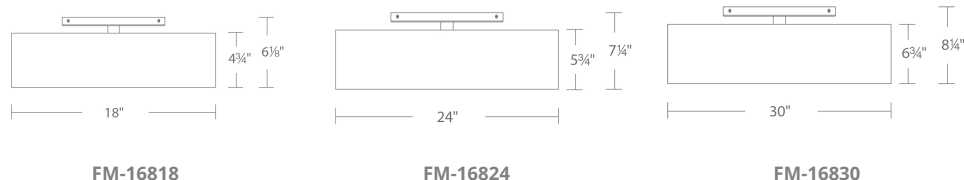

METROPOLIS Flush Mounts

FM-16818 / FM-16824 / FM-16830

MODERN FORMS

Fixture Type: _____

Catalog Number: _____

Project: _____

Location: _____

PRODUCT DESCRIPTION

A diaphanous shade provokes the imagination on this elegant design, creating softer light and a beautiful, sophisticated expression of form. Inside the glowing round diffuser, state-of-the-art LED modules broadcast consistent and enduring illumination. Metropolis handles urban décor with ease, but makes a welcome addition to Scandinavian and Mid-Century styled spaces too.

FEATURES

- Clear glass diffuser with fabric shade
- Ultra-bright lumen output
- No transformer or driver needed
- Dimmer: ELV
- CRI: 90
- Rated Life: 54,000 hours
- **FM-16818 & FM-16824:** 277V option available (Special Order)

SPECIFICATIONS

Construction: Aluminum

Light Source: High output LED

Finish: Brushed Nickel

Standards: ETL & cETL listed, CEC Title 24 Compliant

REPLACEMENT GLASS

Part#	Fixture
RPL-GLA-13126	FM-16830
RPL-GLA-13120	FM-16824
RPL-GLA-13114	FM-16830

REPLACEMENT DIFFUSER

Part#	Fixture
RPL-DIF-13114	FM-16818-BN
RPL-DIF-13120	FM-16824-BN
RPL-DIF-13126	FM-16830-BN

REPLACEMENT SHADE

Part#	Fixture
RPL-SHA-16818	FM-16818-BN
RPL-SHA-16824	FM-16824-BN
RPL-SHA-16830	FM-16830-BN

ORDER NUMBER

Model	Wattage	Voltage	LED Lumens	Delivered Lumens	Finish
FM-16818	18"	25W		2015	1996
FM-16824	24"	31W	120V	2644	2474
FM-16830	30"	48W		3869	3815
					BN <i>Brushed Nickel</i>

Example: **FM-16818-BN**

For 277V special order add an "F" before the finish: **FM-16818F-BN**

modernforms.com
Phone (866) 810.6615
Fax (800) 526.2585

Headquarters/Eastern Distribution Center
44 Harbor Park Drive
Port Washington, NY 11050

Central Distribution Center
1600 Distribution Ct
Lithia Springs, GA 30122

Western Distribution Center
1750 Archibald Avenue
Ontario, CA 91760