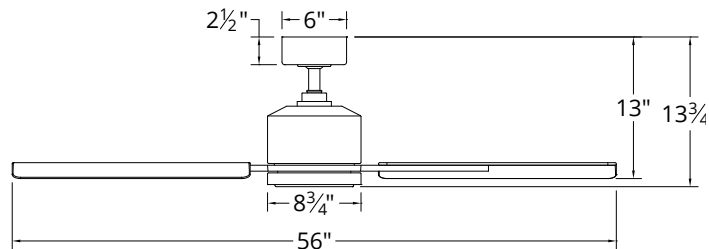

CERVANTES

FR-W1806-56L

56" Ceiling Fan

MODERN FORMS SMART FANS

PRODUCT DESCRIPTION

Modern luxury is all about making life simpler- that's exactly what Cervantes does for you. With our Modern Forms app, you can map out schedules, optimize energy use and integrate with smart home devices you already own, like Amazon Alexa and Google Assistant. And Cervantes's clean, offset blades slice through the air with barely a whisper- that's because the powerful DC motor keeps things running smooth and super quiet. Available in versatile oil-rubbed bronze and graphite finishes.

FEATURES

- 6 fan speeds through both Summer and Winter Modes
- Silent DC motor
- Includes Bluetooth remote control
- Optional wall control for 3, 4-way control sold separately
- Compatible with Modern Forms app

AIRFLOW/ENERGY EFFICIENCY

Weighted-Average/High Airflow CFM:	2798/6577
Weighted-Average/High Energy Use (W):	13/29
Estimated Yearly Energy Cost ($):	4
Weighted-Average/High Efficiency (CFM/W):	211/228
Max RPM:	153

ORDER NUMBER

Model	Housing	Blade
FR-W1806-56L	GH <i>Graphite</i>	WG <i>Weathered Gray</i>
	MB <i>Matte Black</i>	BW <i>Barn Wood</i>
	OB <i>Oil Rubbed Bronze</i>	DW <i>Dark Walnut</i>

Example: **FR-W1806-56L-MB/BW**

For 2700K add "-27" ; for 3500K add "-35" before the finish: **FR-W1806-56L27MBBW**

*Results may vary based on application and surroundings.

*This fan comes uni-pack - blade select options are not available

The Modern Forms app synchronizes seamlessly with smart home devices you already own

modernforms.com
Phone (800) 526.2588
Fax (800) 526.2585

Headquarters/Eastern Distribution Center
44 Harbor Park Drive
Port Washington, NY 11050

Central Distribution Center
1600 Distribution Ct
Lithia Springs, GA 30122

Western Distribution Center
1750 Archibald Avenue
Ontario, CA 91760

SPECIFICATIONS

Construction:	Aluminum, ABS
Blade:	14° Pitch, 56" sweep
Downrod:	1" O.D. x 4.5"H included
Mounting Slope:	Up to 30°
Wire:	80"
Hanging Weight:	20 lbs
Total Power:	48.5W
Standards:	UL/cUL Wet Location listed, Title 24 JA8-2016 Compliant, Title 20, Energy Star rated
Motor Type:	125 x 30 sensorless DC motor

WIRELESS PERFORMANCE

Wi-Fi Range:	Up to 150 ft*
Bluetooth Range:	Up to 150 ft

LUMINAIRE PERFORMANCE

Light Source:	LED
Light Wattage:	19.5W
Lumens/Delivered):	1600/429
Dimming:	Integrated
CRI:	90
Color Temperature:	3000K (2700K/3500K options available)
Rated Life:	50,000 hours