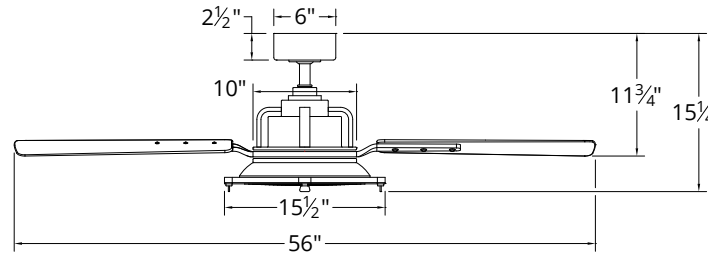

NAUTILUS

FR-W1818-56L

56" Ceiling Fan

MODERN FORMS SMART FANS

PRODUCT DESCRIPTION

With its elevated take on nautical style, this smart fan more than delivers on both form and function. Weathered wood-finished blades complement the polish of oil-rubbed bronze or graphite housings, while the WAC-powered LED luminaire radiates beautifully through an optically enhanced Fresnel glass lens. The DC motor keeps the blades running quietly so you'll always hear the sound of the waves- whether they're steps from your porch or in an afternoon daydream.

FEATURES

- 6 fan speeds through both Summer and Winter Modes
- Silent DC motor
- Luminaire cover not included
- Includes BT wall control
- Optional remote control sold separately
- Compatible with Modern Forms app

AIRFLOW/ENERGY EFFICIENCY

Weighted-Average/High Airflow CFM:	2798/7013
Weighted-Average/High Energy Use (W):	13/29
Estimated Yearly Energy Cost ($):	4
Weighted-Average/High Efficiency (CFM/W):	211/245
Max RPM:	145

ORDER NUMBER

Model	Housing	Blade
FR-W1818-56L	GH Graphite	WG Weathered Wood
	MB Matte Black	MB Matte Black
	OB Oil Rubbed Bronze	DW Dark Walnut

Example: **FR-W1818-56L-OB/DW**

For 2700K add "-27" ; for 3500K add "-35" before the finish: **FR-W1818-56L27OBDW**

*Results may vary based on application and surroundings.

*This fan comes uni-pack - blade select options are not available

SPECIFICATIONS

Construction:	Aluminum, ABS
Blade:	13° Pitch, 56" sweep
Downrod:	1" O.D. x 4.5"H included
Mounting Slope:	Up to 30°
Wire:	80"
Hanging Weight:	23 lbs
Total Power:	52.5W
Standards:	UL/cUL Wet Location listed, Title 24 JA8-2016 Compliant, Title 20
Motor Type:	125 x 25 sensorless DC motor

WIRELESS PERFORMANCE

Wi-Fi Range:	Up to 150 ft*
Bluetooth Range:	Up to 150 ft*

LUMINAIRE PERFORMANCE

Light Source:	LED
Light Wattage:	23.5W
Lumens/Delivered Lumens:	2041/1347
Dimming:	Integrated
CRI:	90
Color Temperature:	3000K (2700K/3500K options available)
Rated Life:	50,000 hours

The Modern Forms app synchronizes seamlessly with smart home devices you already own

modernforms.com
Phone (800) 526.2588
Fax (800) 526.2585

Headquarters/Eastern Distribution Center
44 Harbor Park Drive
Port Washington, NY 11050

Central Distribution Center
1600 Distribution Ct
Lithia Springs, GA 30122

Western Distribution Center
1750 Archibald Avenue
Ontario, CA 91760