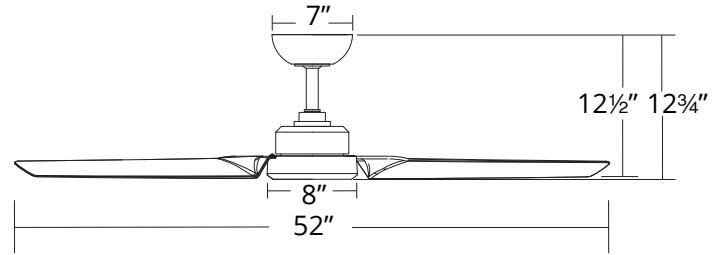

ROBOTO

FR-W1910-52

52" Ceiling Fan

MODERN FORMS SMART FANS

PRODUCT DESCRIPTION

Like all our smart fans, Roboto is Wet Rated to be perfect for indoor and outdoor applications. Two size options are available to complete any deck, pergola, room or living space. The quiet DC motor is 70% more efficient than AC motors, and our free Modern Forms app lets you control fan speed, set schedules, and integrate with smart home devices.