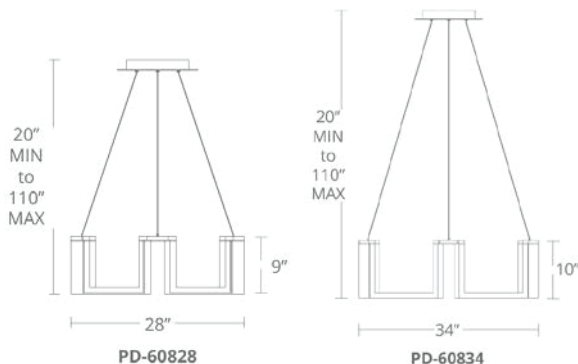

Fixture Type: _____

Catalog Number: _____

Project: _____

Location: _____

PRODUCT DESCRIPTION

Perpendicular lines travel up and down on this hexagonal design, forming building -like columns that suggest an austere cityscape. A round canopy adds a geometric accent, while thinly coated wires deliver power and the cleanest look possible. With a beautiful black finish and superior light, Gotham is a modern meditation on monochromatic contrasts and does justice in town or country.

FEATURES

- Silica gel diffusers
- Thin, powered aircraft cables provide an ultra-clean look and are easy to adjust for customized suspension height
- **Universal Driver** (120V-20V2-277V) within canopy
- **Title 24 compliant**
- Dimmer: ELV, 0-10V
- Color Temp: 3000K
- CRI: 90
- Rated Life: 50,000 hours
- Minimum Suspension: 20", Maximum Suspension: 110"

SPECIFICATIONS

Construction: Aluminum

Light Source: High output LED

Finish: Black

Standards: ETL & cETL listed

ORDER NUMBER

Model	Wattage	Voltage	LED Lumens	Delivered Lumens	Finish
PD-60828	28"	39W	120V-277V	3177	2138
PD-60834	34"	54W		4959	3477
					BK <i>Black</i> 