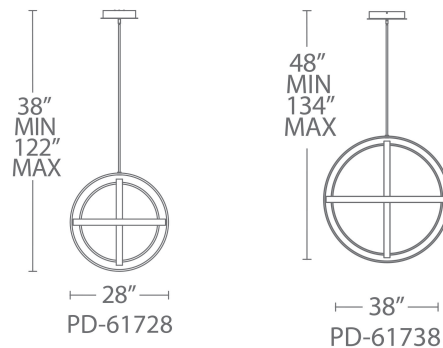

**FEATURES**

- ETL & cETL Damp Location listed
- Dimmer: 0-10V
- Driver located in canopy
- Rotational edge lit metal bands
- Hang straight swivel
- Universal driver (120V-220V-277V)
- 12' of wire included to extend pendant, four 12" and one 6" down rods included (additional down rods available for purchase)
- Rated Life: 84,000 hours
- Color Temp: 3500K
- CRI: 80

**ORDER NUMBER**

	Wattage	Voltage	LED Lumens	Delivered Lumens	Finish
<b>PD-61728</b>	28"	110W	3328	2663	<b>TT</b> Titanium 
<b>PD-61738</b>	38"	202W	4374	3499	<b>BK</b> Black 

Example: **PD-61738-TT**

**SPECIFICATIONS**

**Construction:** Aluminum hardware, silica gel diffuser

**Light Source:** High output LED

**Finish:** Titanium (TT) and Black (BK)

**Standards:** ETL & cETL Damp Location listed

Replacement Rods	Length	Finish
<b>RPL-ROD-IN06-TT-01</b>	6"	<b>TT</b> Titanium
<b>RPL-ROD-IN12-TT-01</b>	12"	<b>TT</b> Titanium
<b>RPL-ROD-IN06-BK-01</b>	6"	<b>BK</b> Black
<b>RPL-ROD-IN12-BK-01</b>	12"	<b>BK</b> Black