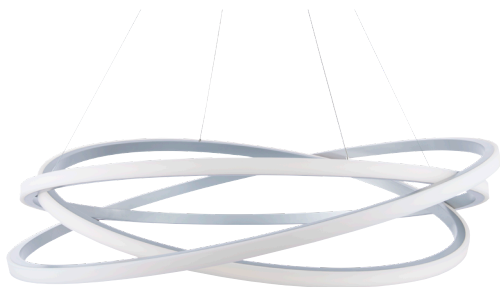

VELOCE

PD-24848 / PD-24826 / PD-24838

ED Interior Chandeliers

MODERN FORMS

Fixture Type:

Catalog Number:

Project:

Location:

PRODUCT DESCRIPTION

Interlocked bands of metal loop around and around on this simple yet oblique design. Veloce's rings can be adjusted for a more personalized shape. Thin, coated cables maintain a clean, refined look.

FEATURES

- Rotatable edge-lit metal bands, silica gel diffusers
- Thin power aircraft cables provide an ultra clean look for adjustable suspension height
- Universal Driver (120V-277V) concealed within the canopy
- Dimming: ELV, 0-10V
- Rated Life: 50,000 hours
- Color Temp: 3000K
- CRI: 90

SPECIFICATIONS

Construction: Aluminum and Silicon Diffuser

Light Source: High output LED.

Finish: Black (BK), Titanium (TT)

Standards: ETL & cETL Damp Location listed, Title 24 Compliant

ORDER NUMBER

	Size	Wattage	Voltage	LED Lumens	Delivered Lumens	Finish
PD-24848	48"	107W		9235	4947	BK Black TT Titanium
PD-24826	26"	54W	120-277V	3850	3593	
PD-24838	38"	80W		5311	5261	