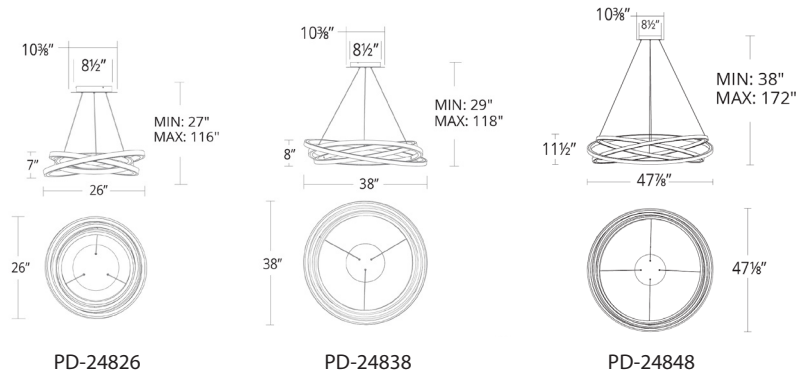

VELOCE

PD-24848 / PD-24826 / PD-24838

ED Interior Chandeliers

MODERN FORMS

Fixture Type:

Catalog Number:

Project:

Location:

PRODUCT DESCRIPTION

Interlocked bands of metal loop around and around on this simple yet oblique design. Veloce's rings can be adjusted for a more personalized shape. Thin, coated cables maintain a clean, refined look.

FEATURES

- Rotatable edge-lit metal bands, silica gel diffusers
- Thin power aircraft cables provide an ultra clean look for adjustable suspension height
- Universal Driver (120V-277V) concealed within the canopy
- Dimming: ELV, 0-10V
- Rated Life: 50,000 hours
- Color Temp: 3000K
- CRI: 90

SPECIFICATIONS

Construction: Aluminum and Silicon Diffuser

Light Source: High output LED.

Finish: Black (BK), Titanium (TT)

Standards: ETL & cETL Damp Location listed, Title 24 Compliant

ORDER NUMBER

	Size	Wattage	Voltage	LED Lumens	Delivered Lumens	Finish
PD-24848	48"	107W		9235	4947	BK Black TT Titanium
PD-24826	26"	54W	120-277V	3850	3593	
PD-24838	38"	80W		5311	5261	