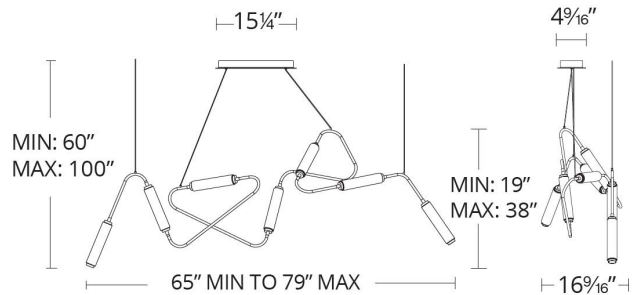

Fixture Type: _____

Catalog Number: _____

Project: _____

Location: _____

PRODUCT DESCRIPTION

This shimmering chandelier captures all the spontaneity and magic of fireflies lighting up a glass jar in summertime, but we're doing a little more here than your everyday Mason jar. Each rod is handcrafted from luxe Piastra glass, an artisanal touch that's surpassed only by the cutting-edge technology of the LEDs inside. Flexible steel arms are easy to assemble and shape for a personalized touch.

FEATURES

- Flexible steel hardware with artisanal Piastra glass
- Pieces can be easily assembled by hand for a customizable shape
- Transformer within canopy
- Dimmer: ELV
- CRI: 90
- Color temp: 3000K
- Rated life: 36000 hours

SPECIFICATIONS

Construction: Steel

Light Source: High output LED

Finish: Polished Nickel

Standards: ETL & cETL listed

REPLACEMENT GLASS

Part#	Fixture
RPL-GLA-34865	PD-34865

ORDER NUMBER

Model	Wattage	Voltage	LED Lumens	Delivered Lumens	Finish	
PD-34865	65"	40W	120V	2723	2001	PN <i>Polished Nickel</i>

Example: PD-34865-PN

modernforms.com
Phone (866) 810.6615
Fax (800) 526.2585

Headquarters/Eastern Distribution Center
44 Harbor Park Drive
Port Washington, NY 11050