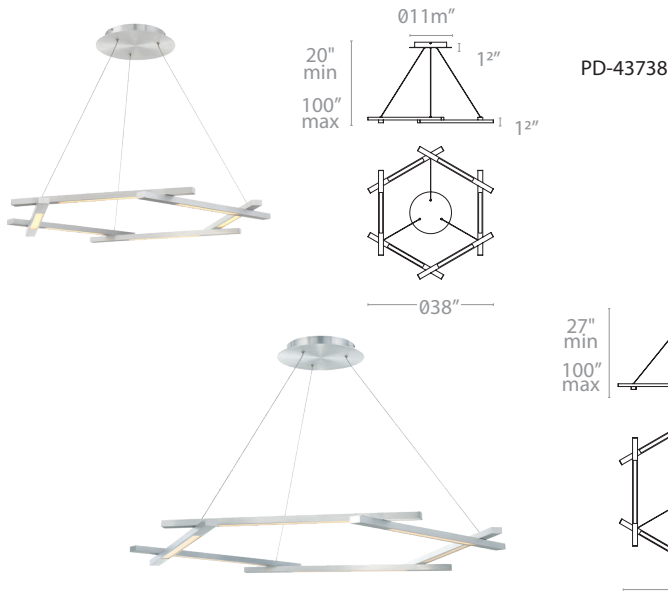

METRIC – model: PD-437

LED Interior Chandeliers

MODERN FORMS

PD-43738

Fixture Type:

Catalog Number:

Project: _____

Location: _____