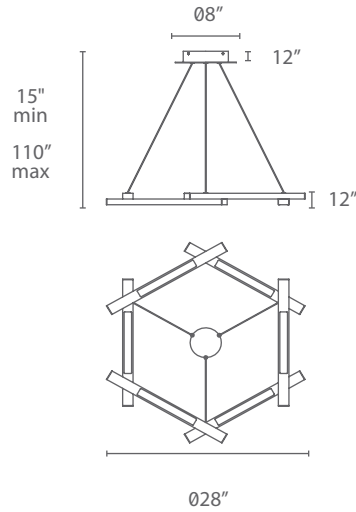

**METRIC** – model: PD-437  
LED Interior Chandeliers

MODERN FORMS

Fixture Type:

Catalog Number:

Project: \_\_\_\_\_

Location: \_\_\_\_\_

**PRODUCT DESCRIPTION**

Hexagonal shaped chandelier imbued with an array of six linear elements with robust down lighting for dining areas and lobbies in residential and hospitality locations. Aluminum construction aligned with unique precision designed for a layered look. Full range dimming. Brushed aluminum and brushed anodized black finishes offered. Also available in impressive 38" and 48" sizes.

**FEATURES**

- ETL & cETL damp location listed
- Aluminum construction
- Transformer located in canopy
- 277V option available (special order)
- Full range dimming when used with compatible dimmers\*
- Downlight only
- 55,000 hour rated life
- Color Temp: 3000K
- CRI: 90

**ORDER NUMBER**

	Length	Wattage	Voltage	LED Lumens	Delivered Lumens	Finish
<b>PD-43728</b>	28"	66W	120V	5400	1950	<b>AL</b> <i>Brushed Aluminum</i> <b>BK</b> <i>Anodized Black</i>

Example: **PD-43728-AL**