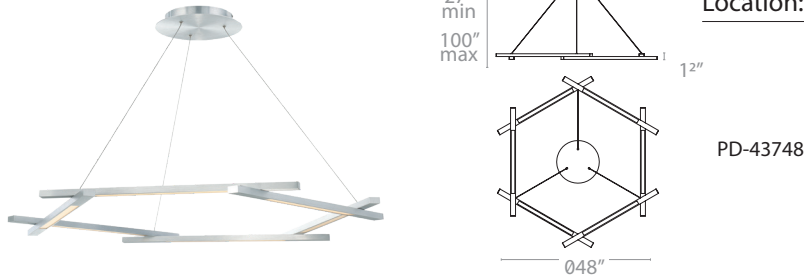

PD-43748

PRODUCT DESCRIPTION

Innovation comes to light with this unique pendant design. Minimalist styling reveals six linear aluminum constructed elements with functional down light that can be arranged to your specification. Each element reveals modular metal structures with articulated optical acrylic integrating LED technology for energy efficient illumination and superior color rendition. Dims down beautifully. 2 finishes. 3 sizes.

FEATURES

- ETL & cETL damp location listed
- Aluminum construction
- Transformer located in canopy
- 277V option available (special order)
- Full range dimming when used with compatible dimmers*
- Downlight only
- 55,000 hour rated life
- Color Temp: 3000K
- CRI: 90

SPECIFICATIONS

Construction: Aluminum

Light Source: High output LED.

Finish: Brushed Aluminum (AL), Anodized Black (BK)

Standards: ETL & cETL damp location listed, CEC Title 24 Compliant

ORDER NUMBER

	Length	Wattage	Voltage	LED Lumens	Delivered Lumens	Finish
PD-43738	38"	97W		8100	2975	AL <i>Brushed Aluminum</i>
PD-43748	48"	136W	120V	10800	3950	BK <i>Anodized Black</i>

Example: **PD-43738-AL**

For 277V special order add an "F" before the finish: **PD-43738F-BK**

modernforms.com
Phone (800) 526.2588
Fax (800) 526.2585

Headquarters/Eastern Distribution Center
44 Harbor Park Drive
Port Washington, NY 11050

Central Distribution Center
1600 Distribution Ct
Lithia Springs, GA 30122

Western Distribution Center
1750 Archibald Avenue
Ontario, CA 91760