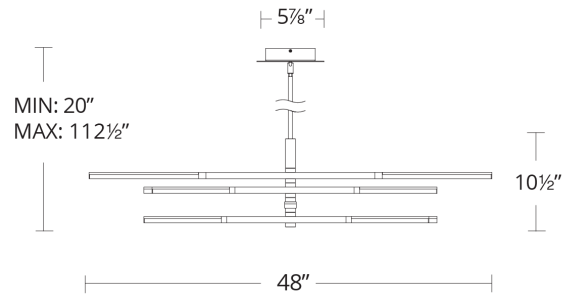

PRODUCT DESCRIPTION

Engineered with the sophisticated industrial feel of high tech helicopter rotors, each arm adjusts up or down with advanced LEDs. A complex aerodynamic structural design made simple with advanced technology, allowing varying configurations. Available in brushed aluminum, anodized black and brushed brass finishes. Perfect for commercial, hospitality and residential environments.

FEATURES

- Rotatable arms & articulating lights adjust 360° for up or down or around light
- Adjustable light source
- Driver located in canopy
- Hang straight swivel
- Universal driver (120V-220V-277V)
- Three 12" and one 6" down rods included (additional down rods available for purchase)
- Dimmer: ELV
- Rated life: 60,000 hours
- Color Temp: 3000K
- CRI: 90

SPECIFICATIONS

Construction: Steel

Light Source: High output LED

Finish: Black

Standards: ETL & cETL listed

ORDER NUMBER

Model	Size	Wattage	Voltage	LED Lumens	Delivered Lumens	Finish
PD-50748	48"	38W	120-277V	4795	2200	AL <i>Brushed Aluminum</i> BK <i>Anodized Black</i> BR <i>Brushed Brass</i>

Example: **PD-50748-BK**

modernforms.com
Phone (800) 526.2588
Fax (800) 526.2585

Headquarters/Eastern Distribution Center
44 Harbor Park Drive
Port Washington, NY 11050

Central Distribution Center
1600 Distribution Ct
Lithia Springs, GA 30122

Western Distribution Center
1750 Archibald Avenue
Ontario, CA 91760