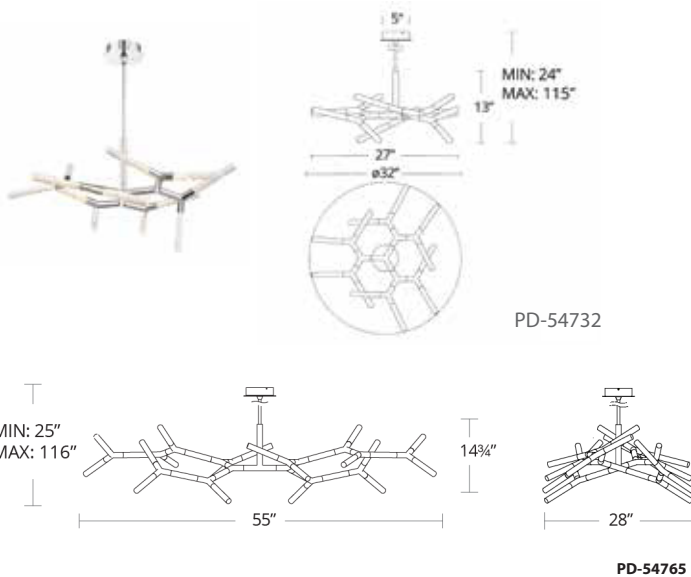

PD-547

Fixture Type:

Catalog Number:

Project: \_\_\_\_\_

Location: \_\_\_\_\_

**PRODUCT DESCRIPTION**

An elaborate modern array of wands crowned with crystals illuminated by LEDs. Slim low profile adjustable elemental cylindrical designs for modern vignettes created in free form. This chandelier can stand alone or ganged together in multiples.

**FEATURES**

- Adjust at joints to customize look
- ETL & cETL Damp Location listed
- Cylindrical crystalized art glass
- Rotatable arms
- Driver installs within the junction box
- Universal driver (120V-220V-277V)
- Rated life: 50,000 hours
- Color Temp: 3000K
- CRI: 90

**SPECIFICATIONS**

**Construction:** Aluminum and Clear Piastra glass

**Light Source:** High output LED

**Finish:** Polished Nickel (PN), Black (BK)

**Standards:** ETL & cETL Damp Location listed

**REPLACEMENT RODS**

Part#	Length	Finish
<b>RPL-ROD-IN12</b>	12"	<b>NI</b> Polished Nickel
<b>RPL-ROD-IN06</b>	6"	<b>BK</b> Black

**REPLACEMENT GLASS**

Part#	Fixture
<b>RPL-GLA-54732</b>	PD-54765
	PD-54732

**ORDER NUMBER**

	Wattage	Voltage	LED Lumens	Delivered Lumens	Finish
<b>PD-54732</b>	32"	31W	1195	965	<b>PN</b> Polished Nickel 
<b>PD-54765</b>	55"	46W	1780	1217	<b>BK</b> Black 