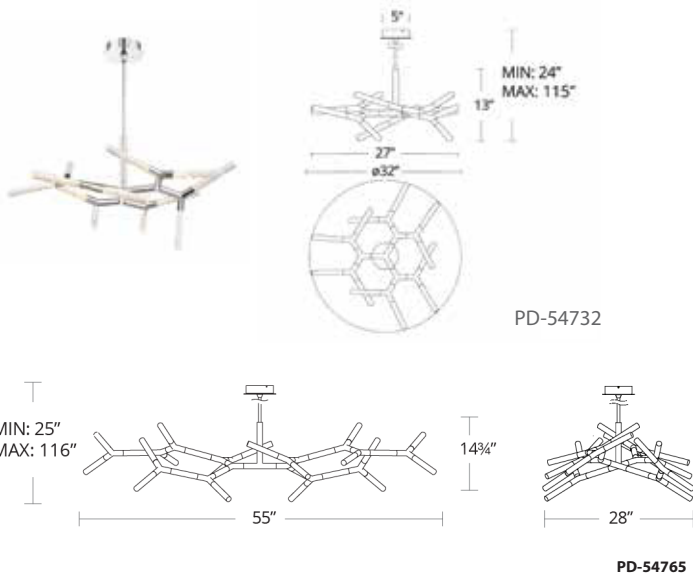

PD-547

Fixture Type:

Catalog Number:

Project: _____

Location: _____

PRODUCT DESCRIPTION

An elaborate modern array of wands crowned with crystals illuminated by LEDs. Slim low profile adjustable elemental cylindrical designs for modern vignettes created in free form. This chandelier can stand alone or ganged together in multiples.

FEATURES

- Adjust at joints to customize look
- ETL & cETL Damp Location listed
- Cylindrical crystalized art glass
- Rotatable arms
- Driver installs within the junction box
- Universal driver (120V-220V-277V)
- Rated life: 50,000 hours
- Color Temp: 3000K
- CRI: 90
- Dimmer: ELV

SPECIFICATIONS

Construction: Aluminum and Clear Piastra glass

Light Source: High output LED

Finish: Polished Nickel (PN), Black (BK)

Standards: ETL & cETL Damp Location listed

REPLACEMENT RODS

Part#	Length	Finish
RPL-ROD-IN12	12"	NI Polished Nickel
RPL-ROD-IN06	6"	BK Black

REPLACEMENT GLASS

Part#	Fixture
RPL-GLA-54732	PD-54765
	PD-54732

ORDER NUMBER

	Wattage	Voltage	LED Lumens	Delivered Lumens	Finish
PD-54732	32"	31W	1195	965	PN Polished Nickel 
PD-54765	55"	46W	1780	1217	BK Black 