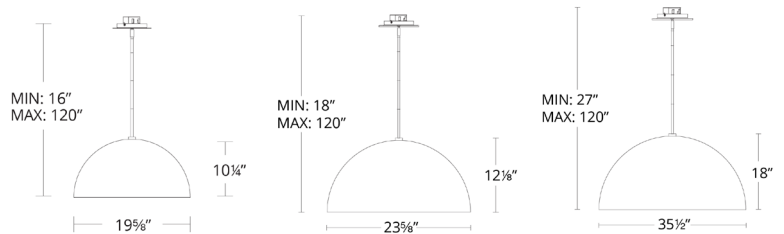

YOLO – model: PD-557
LED Interior Pendants

MODERN FORMS

Fixture Type:

Catalog Number:

Project: _____

Location: _____

PRODUCT DESCRIPTION

Clean, contemporary, the YOLO pendant is imbued luster within a large spun-metal dome. Luxuriously hand applied finishes in dark bronze and gold leaf or white and silver leaf. Full range dimming. Beautiful warm ambient lighting. Now available in a larger than-life 35 inch pendant.

FEATURES

- 14K gold leaf or silver leaf interior
- Universal Driver (120-277V) within 4" junction box for 20" and 26" ONLY
- No transformer or driver needed (35" only)
- Three 12" and one 6" down rods included
- Additional down rods available for purchase
- Hang straight swivel
- Rated Life: 50,000 hours
- Color temp: 3000K
- 277V option available (35" only)
- CRI: 90

SPECIFICATIONS

Construction: Aluminum

Light Source: High output LED

Dimming: ELV

Finish: Gold Leaf (GL), Silver Leaf (SL)

Standards: ETL & cETL damp location listed, CEC Title 24 compliant (35" ONLY)

ORDER NUMBER

	Dia.	Wattage	Voltage	LED Lumens	Delivered Lumens	Finish	
PD-55718	20"	21W	120V-277V	2000	660	GL Gold Leaf/Dark Bronze SL Silver Leaf/White	
PD-55726	26"	25W	120V-277V	2400	980		
PD-55735	35"	41W	120V	3600	1192		