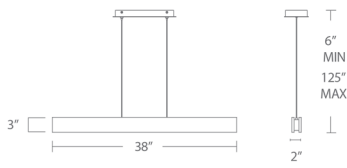

PD-58738

PD-58756

PD-58784

PRODUCT DESCRIPTION

The natural wood finishes and Drift's linear form perfectly express the tension of minimalist design. LED modules are stationed from end to end and diffused through a strip of tempered, sanded glass, which spreads the light evenly and prevents any glare or hot spots. With its versatile shape and three different lengths, Drift translates across a variety of applications, from residential to commercial office, with ease.

ORDER NUMBER

Model	Size	Wattage	Voltage	LED Lumens	Delivered Lumens	Finish
PD-58738	38"	44W		1736	1074	DW Dark Walnut
PD-58756	56"	74W	120V	2810	1500	WAL Walnut
PD-58784	84"	96W		4000		

Example: **PD-58756-DW**