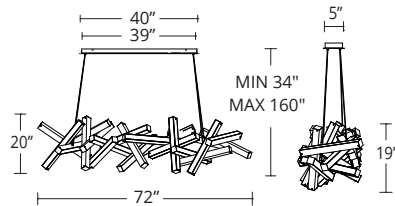

PRODUCT DESCRIPTION

Chaos freezes a moment in time with breathtaking elegance. Ultra thin powered cables stabilize the suspension without visual interference. Each section of this sculptural form is equipped with consistent, LEDs for refined illumination throughout. Let chaos reign.

FEATURES

- Fixed sculptural form
- Thin power aircraft cables provide an ultra clean look for adjustable suspension height
- Universal Driver (120V-277V) concealed within the canopy
- Dimming: ELV, 0-10V
- Rated Life: 36,000 hours
- Color Temp: 3000K
- CRI: 90

SPECIFICATIONS

Construction: Aluminum body with acrylic diffuser

Light Source: High output LED

Finish: Brushed Aluminum (AL), Black (BK), Aged Brass (AB)

Standards: ETL & cETL Damp Location listed, Title 24 Compliant

ORDER NUMBER

Model	Size	Wattage	Voltage	LED Lumens	Delivered Lumens	Finish
PD-64848	48"	30W	120V-277V	2336	1628	AL <i>Brushed Aluminum</i>
PD-64872	72"	58W		3859	3496	BK <i>Black</i>
						AB <i>Aged Brass</i>

Example: **PD-64848-AL**

modernforms.com
Phone (800) 526.2588
Fax (800) 526.2585

Headquarters/Eastern Distribution Center
44 Harbor Park Drive
Port Washington, NY 11050

Central Distribution Center
1600 Distribution Ct
Lithia Springs, GA 30122

Western Distribution Center
1750 Archibald Avenue
Ontario, CA 91760