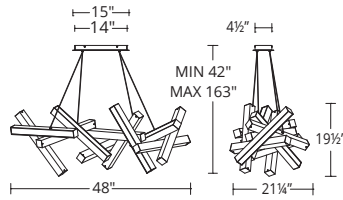

CHAOS LED Interior Pendants & Chandeliers

MODERN FORMS

PD-64848 / PD-64872

Fixture Type:

Catalog Number:

Project:

Location: