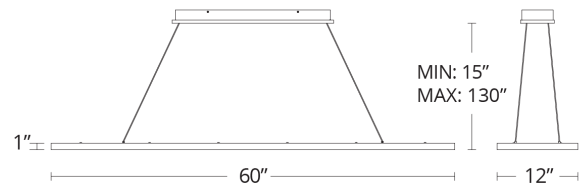

PRODUCT DESCRIPTION

Thoughtful lighting design and a minimalist aesthetic join forces in Tablet, an exceptional pendant with a rich dark walnut finish. Using edge-lit LED technology on the inner perimeter, along with a light extraction panel to enhance the brightness, Tablet ensures an even spread of beautiful, ambient illumination day after day and night after night.

FEATURES

- Dark walnut wood
- Edge-lit LED modules with light extraction panel for ambient illumination
- Universal Driver (120V-220V-277V) within canopy
- Title 24 compliant
- Dimmer: ELV, 0-10V
- CRI: 90
- Rated Life: 36,000 hours

SPECIFICATIONS

Construction: Aluminum

Light Source: High output LED

Finish: Dark Walnut

Standards: ETL & cETL listed

ORDER NUMBER

Model	Size	Wattage	Voltage	LED Lumens	Delivered Lumens	Finish
PD-94860	60"	21W	120-277V	2232	1542	DW Dark Walnut

Example: **PD-94860-DW**

modernforms.com
Phone (800) 526.2588
Fax (800) 526.2585

Headquarters/Eastern Distribution Center
44 Harbor Park Drive
Port Washington, NY 11050

Central Distribution Center
1600 Distribution Ct
Lithia Springs, GA 30122

Western Distribution Center
1750 Archibald Avenue
Ontario, CA 91760