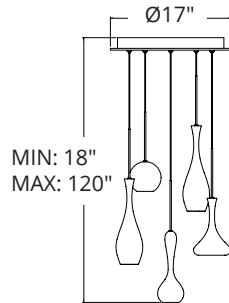

ACID – model: PD-ACID05R-PN
LED Interior Pendant & Chandelier

MODERN FORMS

Fixture Type:

Catalog Number:

Project: _____

Location: _____

PRODUCT DESCRIPTION

Surrealistic droplets of metallic liquid artfully suspended. Powerful LED downlights concealed within these steel shades provide functional illumination. String individually or drop them in clusters. From single pendants to symphonic chandelier arrangements, these stunning pieces transform any space to an opulent décor dream.

FEATURES

- ETL & cETL damp location listed
- Driver concealed in canopy
- Universal driver (120V-220V-277V)
- Rated Life: 70,000 hours
- Color Temp: 3000K
- CRI: 90

SPECIFICATIONS

Construction: Steel body with glass diffuser

Light Source: High output LED

Finish: Polished Nickel (PN)

Standards: ETL & cETL Damp Location listed

ORDER NUMBER

Model	# of Lights	Wattage	Voltage	LED Lumens	Delivered Lumens	Finish
PD-ACID05R	5	55.5W	120V-220V-277V	3155	2305	PN Polished Nickel

Example: **PD-ACID05R-PN**

modernforms.com
Phone (800) 526.2588
Fax (800) 526.2585

Headquarters/Eastern Distribution Center
44 Harbor Park Drive
Port Washington, NY 11050

Central Distribution Center
1600 Distribution Ct
Lithia Springs, GA 30122

Western Distribution Center
1750 Archibald Avenue
Ontario, CA 91760