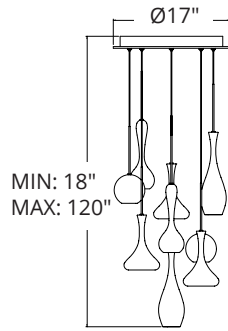

ACID – model: PD-ACID09R-PN
LED Interior Pendant & Chandelier

MODERN FORMS

Fixture Type:

Catalog Number:

Project: _____

Location: _____

PRODUCT DESCRIPTION

Surrealistic droplets of metallic liquid artfully suspended. Powerful LED downlights concealed within these steel shades provide functional illumination. String individually or drop them in clusters. From single pendants to symphonic chandelier arrangements, these stunning pieces transform any space to an opulent décor dream.

FEATURES

- ETL & cETL damp location listed
- Driver concealed in canopy
- Universal driver (120V-220V-277V)
- Rated Life: 70,000 hours
- Color Temp: 3000K
- CRI: 90

SPECIFICATIONS

Construction: Steel body with glass diffuser

Light Source: High output LED

Finish: Polished Nickel (PN)

Standards: ETL & cETL Damp Location listed

ORDER NUMBER

Model	# of Lights	Wattage	Voltage	LED Lumens	Delivered Lumens	Finish
PD-ACID09R	9	96.5W	120V-220V-277V	5354	4022	PN Polished Nickel

Example: **PD-ACID09R-PN**

modernforms.com
Phone (800) 526.2588
Fax (800) 526.2585

Headquarters/Eastern Distribution Center
44 Harbor Park Drive
Port Washington, NY 11050

Central Distribution Center
1600 Distribution Ct
Lithia Springs, GA 30122

Western Distribution Center
1750 Archibald Avenue
Ontario, CA 91760