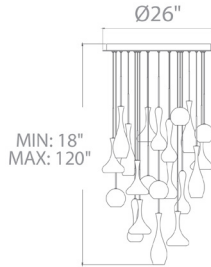

PD-ACID21R

Fixture Type:

Catalog Number:

Project: _____

Location: _____