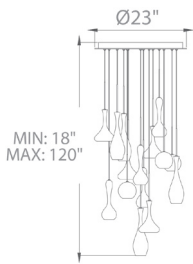

ACID – model: PD-ACID
LED Interior Pendants & Chandeliers

MODERN FORMS

PD-ACID15R