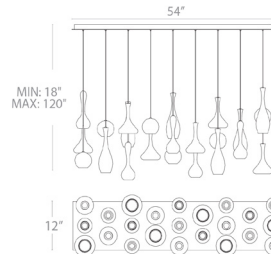

PD-ACID23L

PRODUCT DESCRIPTION

Surrealistic droplets of metallic liquid artfully suspended. Powerful LED downlights concealed within these steel shades provide functional illumination. String individually or drop them in clusters. From single pendants to symphonic chandelier arrangements, these stunning pieces transform any space to an opulent décor dream.

FEATURES

- ETL & cETL damp location listed
- Driver located in canopy
- Universal driver (120V-220V-277V)
- Dimming: ELV
- 70,000 hour rated life
- Color Temp: 3000K
- CRI: 90

SPECIFICATIONS

Construction: Steel body with glass diffuser

Light Source: High output LED.

Finish: Polished Nickel (PN)

Standards: ETL & cETL damp location listed.

ORDER NUMBER

	# of Lights	Wattage	Voltage	LED Lumens	Delivered Lumens	Finish
PD-ACID15R	15 Lights	161.5W	120V-277V	9519	7021	PN Polished Nickel
PD-ACID21R <i>Round</i>	21 Lights	220W		13314	9855	
PD-ACID23L <i>Rectangle</i>	23 Lights	243W		14620	10830	

Example: **PD-ACID23L-PN**

modernforms.com
Phone (800) 526.2588
Fax (800) 526.2585

Headquarters/Eastern Distribution Center
44 Harbor Park Drive
Port Washington, NY 11050

Central Distribution Center
1600 Distribution Ct
Lithia Springs, GA 30122

Western Distribution Center
1750 Archibald Avenue
Ontario, CA 91760