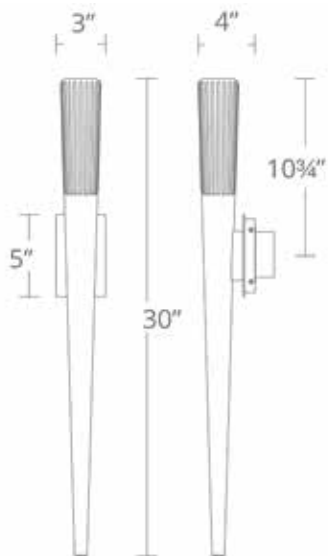

SCEPTER Interior Sconces

WS-10830

MODERN FORMS

Fixture Type:

Catalog Number:

Project:

Location:

PRODUCT DESCRIPTION

A majestic addition to our collection, Scepter is finished in aged brass for a toned-down take on the luxe décor trend. A solid crown of V-cut seeded crystal is affixed to the top for a glamorous refraction, creating a beautiful play of light and shadow on the wall. Meanwhile, the hidden downward-illuminating LED module provides plenty of ambience and enough illumination for spatial orientation in low light areas.

FEATURES

- Ultra-bright lumen output from downlight
- **Universal Driver** (120V-220V-277V installs in the junction box)
- Optional conversion plate included for 4" junction box
- Dimmer: ELV
- ADA Compliant
- Color Temperature: 3500K
- CRI: 90
- Rated Life: 50,000 hours

SPECIFICATIONS

Construction: V-cut K5 crystal

Light Source: High output LED

Finish: Aged Brass

Standards: ETL & cETL listed

REPLACEMENT GLASS

Part#	Fixture
RPL-GLA-10830	WS-10830

ORDER NUMBER

Model	Wattage	Voltage	LED Lumens	Delivered Lumens	Finish	
WS-10830	30"	9W	120V-277V	617	456	AB Aged Brass

Example: **WS-10830-AB**

modernforms.com
Phone (866) 810.6615
Fax (800) 526.2585

Headquarters/Eastern Distribution Center
44 Harbor Park Drive
Port Washington, NY 11050

Central Distribution Center
1600 Distribution Ct
Lithia Springs, GA 30122

Western Distribution Center
1750 Archibald Avenue
Ontario, CA 91760