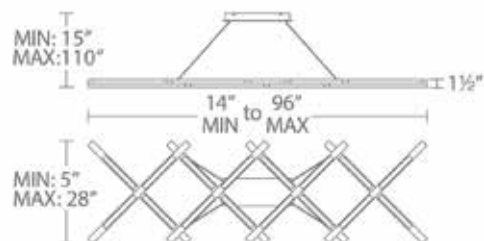

PD-32880

PRODUCT DESCRIPTION

A customizable design that can contract or expand into the exact shape you want. Adjust the length to accommodate various length tables. Finely crafted strips of extruded aluminum are affixed without the appearance of any fasteners for a finished appeal, while cutting-edge LEDs create a smooth, even illumination that's consistent across each section of the design.

FEATURES

- Contracts and extends 10°-170° for customizable shape
- Thin, powered aircraft cables provide an ultra-clean look for adjustable suspension height
- Universal Driver (120-277V) within canopy
- Rated Life: 60,000 hours
- Color temp: 3000K
- CRI: 90

ORDER NUMBER

Model	Length	Wattage	Voltage	LED Lumens	Delivered Lumens	Finish
PD-32880	14" - 96"	93W	120-277V	6468	4983	AL <i>Brushed Aluminum</i> BK <i>Black</i>

Example: **PD-32880-BK**

SPECIFICATIONS

Construction: Aluminum

Light Source: High output LED

Dimming: ELV / 0-10V

Finish: Brushed Aluminum and Black

Standards: ETL & cETL Damp Location listed, CEC Title 24 Compliant

modernforms.com

Phone (866) 810.6615

Fax (800) 526.2585

Headquarters/Eastern Distribution Center

44 Harbor Park Drive

Port Washington, NY 11050

Central Distribution Center

1600 Distribution CT.

Lithia Springs, GA 30122

Western Distribution Center

1750 Archibald Avenue

Ontario, CA 91760