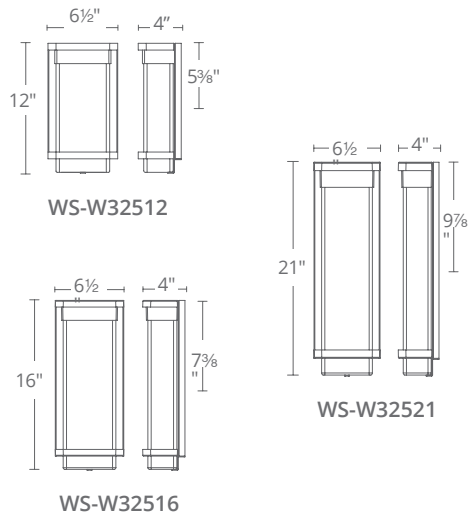

Fixture Type:

Catalog Number:

Project:

Location:

PRODUCT DESCRIPTION

Raindrops falling gently on the window pane. This stunning effect is the result of concealed LEDs illuminating from above while casting a warm beam through clear hammered seeded, mouth blown optic glass. The durable body and minimalist design complement a multiplicity of architectural styles.

Construction: Aluminum

Light Source: High output LED

Finish: Black (BK), Bronze (BZ), Graphite (GH)

Standards: ETL & cETL Wet Location listed, CEC Title 24 Compliant, IP65

ORDER NUMBER

Model	Height	Wattage	Voltage	LED Lumens	Delivered Lumens	Finish
WS-W32512	12"	5W		260	188	BK <i>Black</i>
WS-W32516	16"	11W	120V	446	433	BZ <i>Bronze</i>
WS-W32521	21"	16W		633	623	GH <i>Graphite</i>