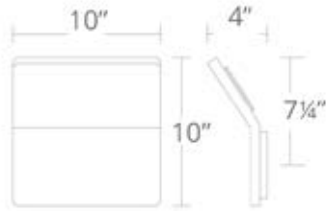

BLADE Interior Sconce

WS-11710

MODERN FORMS

Fixture Type:

Catalog Number:

Project:

Location:

PRODUCT DESCRIPTION

Put a new slant on your lighting scheme with the Blade family of sconces, minimalist designs that look right at home with Scandinavian or contemporary furniture. Engineered for indirect illumination, each sconce creates warm, inviting light that spreads out for a beautiful ambient effect. It's understated luxury, powered by LED innovation.

SPECIFICATIONS

Construction: Walnut wood

Light Source: High output LED

Finish: Dark Walnut

Standards: ETL & cETL listed

FEATURES

- Can be mounted vertically or horizontally on a switch box
- Included: brushed nickel conversion plate for 4" junction box
- No transformer or driver needed
- **WS-11710 is Title 24 Compliant**
- ADA Compliant
- Color Temperature: 3000K
- Dimmer: ELV
- CRI: 90
- Rated Life: 54,000 hours
- 277V option available (special order)

ORDER NUMBER

Model	Wattage	Voltage	LED Lumens	Delivered Lumens	Finish
WS-11710	10"	18W	120V	1363	DW Dark Walnut

Example: **WS-11710-DW**

For 277V special order add an "F" before the finish: **WS-11710F-DW**

modernforms.com
Phone (866) 810.6615
Fax (800) 526.2585

Headquarters/Eastern Distribution Center
44 Harbor Park Drive
Port Washington, NY 11050

Central Distribution Center
1600 Distribution Ct
Lithia Springs, GA 30122

Western Distribution Center
1750 Archibald Avenue
Ontario, CA 91760