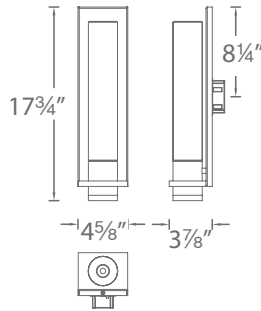

JEDI – model: WS-2818

LED Outdoor Sconce Luminaire

Fixture Type:

Catalog Number:

Project: _____

Location: _____

PRODUCT DESCRIPTION

A commanding luminaire engineered for punch. With high-tech single spot multi-chip LED light sources, the Jedi sconce provides ambient light while a hidden down light projects a narrow beam of light down the wall for design accent and safety. A cutting-edge solution for upscale homes and challenging hospitality and medical applications.

FEATURES

- ETL & cETL listed for wet locations
- Low profile design
- Sconce light and down light
- Twist lock glass for easy removal
- Replaceable LED module
- 120° beam angle
- 50,000 hour potential life
- **Color Temp: 3000K**
- **CRI: 90**

SPECIFICATIONS

Construction: Aluminum with mouth blown etched opal glass.

Power: Integral driver in luminaire. 120V input.

Light Source: High output LED.

Dimming: 0-10V: 1%-100%; ELV: 5%-100%

Mounting: Mounts directly to junction box.

Finish: Brushed Aluminum (AL), Bronze (BZ).

Standards: ETL & cETL listed. ADA compliant. Wet location. IP65

ORDER NUMBER

Model	Height	Watt	# of LEDs	LED Lumens	Photometric Lumens	Finish
WS-2818	18"	16.5W	1	835	205	AL <i>Brushed Aluminum</i> BZ <i>Bronze</i>