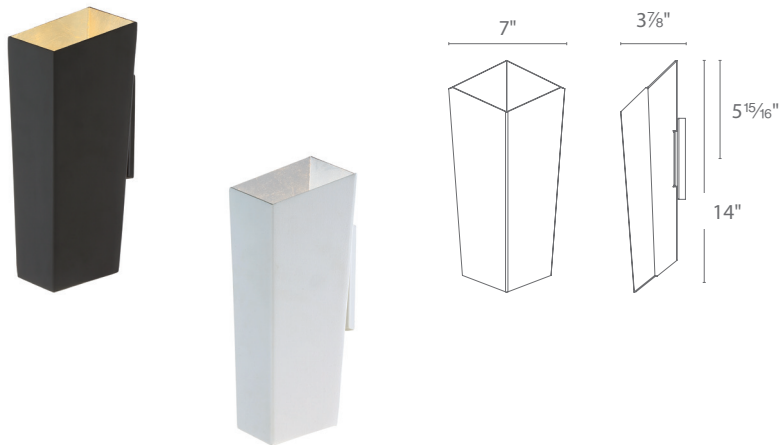

DINK – model: WS-327

LED Interior Sconce

Fixture Type:

Catalog Number:

Project: _____

Location: _____

PRODUCT DESCRIPTION

DINK reveals a tapered wall lighting design in two stunning luxurious finishes of white with silver leaf and bronze with gold leaf. Ideal for residential, hospitality and office applications. The perfect compliment to the Gilt, YOLO, and Marimba chandeliers.

FEATURES

- Up & down light
- ADA compliant, Low profile design
- ETL & cETL damp location listed
- Driver located in standard 4" junction box
- Universal driver (120V-220V-277V)
- Full range dimming when used with compatible dimmers*
- Gold / Silver leaf interior finish
- 55,000 hour rated life
- Color Temp: 3000K
- CRI: 90

SPECIFICATIONS

Construction: Aluminum

Light Source: High output LED.

Finish: Gold Leaf (GL), Silver Leaf (SL)

Standards: ETL & cETL damp location listed. ADA compliant.

ORDER NUMBER

	Wattage	Voltage	LED Lumens	Delivered Lumens	Finish
WS-32714	21W	120V-277V	1000	760	SL White/Silver Leaf GL Bronze/Gold Leaf 