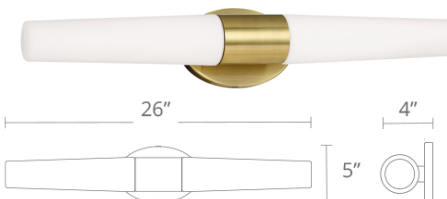

WS-38817

Fixture Type: _____

Catalog Number: _____

Project: _____

Location: _____

WS-38826

PRODUCT DESCRIPTION

Whether you mount it as a vanity light or in a hotel foyer, Tusk brings superb LED task lighting into every room. Expertly crafted from mouth-blown etched opal glass, the elegantly tapered diffuser spreads the light evenly for timeless quality illumination. Available in four finishes— polished chrome, brushed nickel, satin brass and versatile black.

FEATURES

- Can be mounted vertically or horizontally
- No transformer or driver needed
- **Title 24 Compliant**
- ADA Compliant
- Dimmer: ELV
- Color Temperature: 3000K
- CRI: 90
- Rated Life: 54000 hours
- 277V option available (special order)

SPECIFICATIONS

Construction: Mouth-blown etched opal glass

Light Source: High output LED

Finish: Black, Brushed Nickel, Satin Brass, Chrome

Standards: ETL & cETL listed

REPLACEMENT GLASS

Part#	Fixture
RPL-GLA-38817	WS-38826
	WS-38826

ORDER NUMBER

Model	Wattage	Voltage	LED Lumens	Delivered Lumens	Finish
WS-38817	17"	12W	1059	678	BK Black
WS-38826	26"	24W	1918	1318	BN Brushed Nickel
					BR Satin Brass
					CH Chrome

Example: **WS-38826-BR**