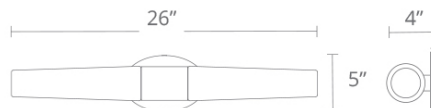

WS-38817

Fixture Type: _____

Catalog Number: _____

Project: _____

Location: _____

WS-38826

PRODUCT DESCRIPTION

Whether you mount it as a vanity light or in a hotel foyer, Tusk brings superb LED task lighting into every room. Expertly crafted from mouth-blown etched opal glass, the elegantly tapered diffuser spreads the light evenly for timeless quality illumination. Available in four finishes— polished chrome, brushed nickel, satin brass and versatile black.

SPECIFICATIONS

Construction: Mouth-blown etched opal glass

Light Source: High output LED

Finish: Black, Brushed Nickel, Satin Brass, Chrome

Standards: ETL & cETL listed

REPLACEMENT GLASS

Part#	Fixture
RPL-GLA-38817	WS-38826
	WS-38826