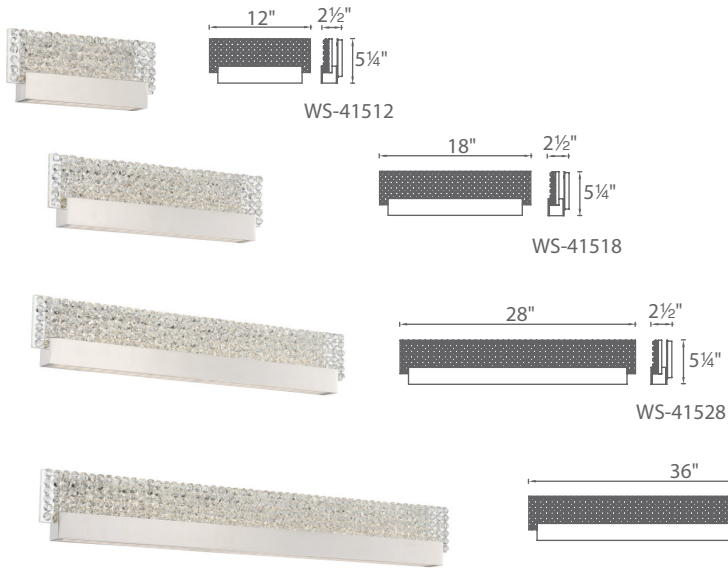

QUANTUM – model: WS-415

LED Bath & Interior Sconce

MODERN FORMS

Fixture Type:

Catalog Number:

Project: _____

Location: _____

PRODUCT DESCRIPTION

Opulent jewelry quality crystals artfully illuminated with multipoint source LED technology for a spectacle of shimmering sparkle. Elegant design combining exquisite optic hand cut crystals with powerful LED illumination with beautiful color rendition. Ideal as a vanity luminaire for fine baths or as an elegant wall sconce in luxury hotels and fine homes. Available in four sizes.

FEATURES

- ADA compliant, low profile design
- ETL & cETL damp location listed
- Full range dimming when used with compatible dimmers*
- No transformer or driver required
- 50,000 hour rated life
- Color Temp: 3000K
- CRI: 90

SPECIFICATIONS

Construction:

Light Source: High Output LED

Finish: Polished Nickel (PN)

Standards: ETL & cETL damp location listed. ADA compliant.

REPLACEMENT GLASS

Part#	Fixture
RPL-GLA-41536-02	WS-41536
RPL-GLA-41536-01	
RPL-GLA-41528-02	WS-41528
RPL-GLA-41528-01	
RPL-GLA-41518-02	WS-41518
RPL-GLA-41518-01	
RPL-GLA-41512-02	WS-41512
RPL-GLA-41512-01	

ORDER NUMBER

Model	Length	Wattage	Voltage	LED Lumens	Delivered Lumens	Finish
WS-41512	12"	22.5W	120V	1278	740	PN Polished Nickel
WS-41518	18"	37.5W		2117	1260	
WS-41528	28"	56.5W		3498	2025	
WS-41536	36"	78.5W		4439	2790	

Example: **WS-41528-PN**

modernforms.com
Phone (800) 526.2588
Fax (800) 526.2585

Headquarters/Eastern Distribution Center
44 Harbor Park Drive
Port Washington, NY 11050

Central Distribution Center
1600 Distribution Ct
Lithia Springs, GA 30122

Western Distribution Center
1750 Archibald Avenue
Ontario, CA 91760