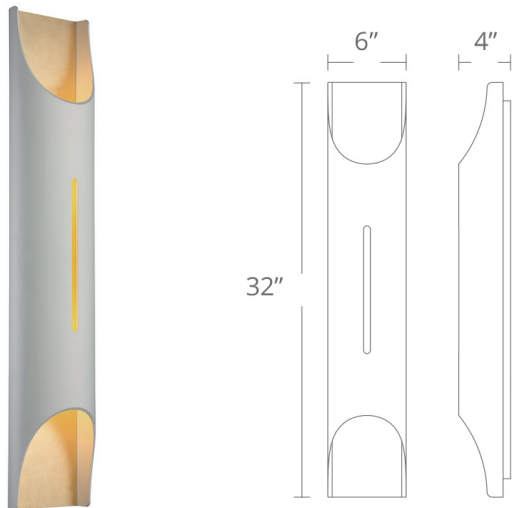

MULHOLLAND – model: WS-42832

MODERN FORMS

Interior Sconce

Fixture Type:

Catalog Number:

Project: _____

Location: _____

PRODUCT DESCRIPTION

The glamour of old-world Hollywood meets modern technology in this distinctive wall sconce, hand-leafed for an artisanal touch of luxury. High-performance LED modules project light upward and downward for ambient illumination, while a narrow slit cut lengthwise on the sconce reveals more light and adds a subtle element of seduction. Available in white with silver leaf or bronze with gold leaf.

FEATURES

- Up and down illumination
- No transformer or driver needed
- Title 24 Compliant
- ADA Compliant
- Color Temperature: 3000K
- Dimmer: ELV
- CRI: 90
- Rated Life: 54,000 hours
- 277V option available (special order)

SPECIFICATIONS

Construction: 24K gold leaf interior

Light Source: High output LED.

Finish: White/Gold Leaf

Standards: ETL & cETL listed

ORDER NUMBER

	Length	Wattage	Voltage	LED Lumens	Delivered Lumens	Finish
WS-42832	32"	43W	120V	822	514	WT/GL <i>White/Gold Leaf</i>

Example: **WS-42832-WT/GL**

For 277V special order add an "F" before the finish: **WS-42832F-WT/GL**

modernforms.com
Phone (800) 526.2588
Fax (800) 526.2585

Headquarters/Eastern Distribution Center
44 Harbor Park Drive
Port Washington, NY 11050

Central Distribution Center
1600 Distribution Ct
Lithia Springs, GA 30122

Western Distribution Center
1750 Archibald Avenue
Ontario, CA 91760