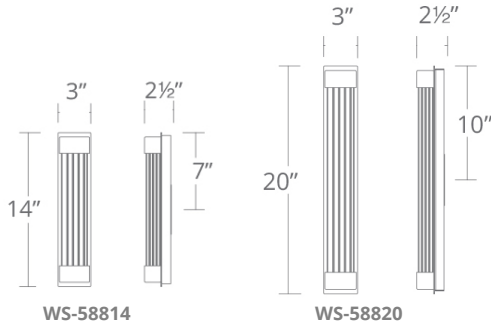

TOWER Interior Sconce

WS-58814 / WS-58820 / WS-58827

MODERN FORMS

Fixture Type: _____

Catalog Number: _____

Project: _____

Location: _____

PRODUCT DESCRIPTION

Featuring an aged brass finish that's right in line with the latest trends, Tower brings understated luxury to every setting. The painstakingly V-cut seeded crystal inset adds a touch of glamour. With LEDs to light the crystal from both ends, plus a bonus hidden uplight or downlight, this sconce delivers the best of both worlds—warm ambience and quality indirect illumination.

FEATURES

- No transformer or driver needed
- **Title 24 Compliant**
- **ADA compliant**
- Color Temperature: 3500K
- Dimmer: ELV
- CRI: 90
- Rated Life: 54,000 hours

SPECIFICATIONS

Construction: V-cut K5 crystal

Light Source: High output LED

Finish: Aged Brass

Standards: ETL & cETL listed

REPLACEMENT GLASS

Part#	Fixture
RPL-GLA-58827	PD-58827
RPL-GLA-58820	PD-58820
RPL-GLA-58814	PD-58814

ORDER NUMBER

Model	Wattage	Voltage	LED Lumens	Delivered Lumens	Finish
WS-58814	14"			685	AB Aged Brass 
WS-58820	20"	16W	120V	999	
WS-58827	27"			726	