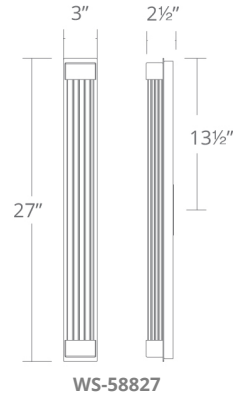

TOWER Interior Sconce

WS-58814 / WS-58820 / WS-58827

MODERN FORMS

Fixture Type: _____

Catalog Number: _____

Project: _____

Location: _____

PRODUCT DESCRIPTION

Featuring an aged brass finish that's right in line with the latest trends, Tower brings understated luxury to every setting. The painstakingly V-cut seeded crystal inset adds a touch of glamour. With LEDs to light the crystal from both ends, plus a bonus hidden uplight or downlight, this sconce delivers the best of both worlds—warm ambience and quality indirect illumination.

FEATURES

- No transformer or driver needed
- **Title 24 Compliant**
- **ADA compliant**
- Color Temperature: 3500K
- Dimmer: ELV
- CRI: 90
- Rated Life: 54,000 hours

SPECIFICATIONS

Construction: V-cut K5 crystal

Light Source: High output LED

Finish: Aged Brass

Standards: ETL & cETL listed

REPLACEMENT GLASS

Part#	Fixture
RPL-GLA-58827	PD-58827
RPL-GLA-58820	PD-58820
RPL-GLA-58814	PD-58814

ORDER NUMBER

Model	Wattage	Voltage	LED Lumens	Delivered Lumens	Finish
WS-58814	14"			685	AB Aged Brass 
WS-58820	20"	16W	120V	999	
WS-58827	27"			726	