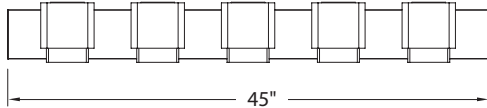

FUSION – model: WS-60

LED Vanity

MODERN FORMS

Fixture Type:

Catalog Number:

Project: _____

Location: _____

PRODUCT DESCRIPTION

An elegant LED bath light design, mouth blown opal glass shades accented with art glass, hand formed with 13th century craftsmanship. Quality illumination from the most advanced lighting technology engineered for color distribution, superior brightness, and dimming control.

FEATURES

- ADA compliant
- Low profile design
- ETL & cETL listed for damp locations
- No transformer or driver required
- 277V option available *special order*
- **80,000 hour rated life**
- **Color Temp: 3000K**
- **CRI: 90**

SPECIFICATIONS

Construction: Steel construction with mouth blown etched glass

Light Source: High output LED

Dimming: Dims to 10% with an electronic low voltage (ELV) dimmer

Mounting: Mounts directly to junction box

Finish: Brushed Nickel (BN)

ORDER NUMBER

Model	Width	# of Lights	Watt	Voltage	LED Lumens	Delivered Lumens	Finish
WS-60	45	45" 5 Lights	52W	120V	4150	2515	BN Brushed Nickel

REPLACEMENT GLASS

Lower glass	Upper glass
RPL-GLA-6028-02	RPL-GLA-6028-01

WS-60 - **BN**

Example: **WS-6045-BN**

For 277V special order, add an "F" before the finish: **WS-W6045F-BN**

wacighting.com

Phone (800) 526.2588

Fax (800) 526.2585

Headquarters/Eastern Distribution Center

44 Harbor Park Drive

Port Washington, NY 11050

Central Distribution Center

1600 Distribution Ct

Lithia Springs, GA 30122

Western Distribution Center

1750 Archibald Avenue

Ontario, CA 91760