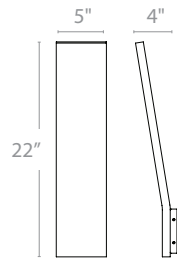

BLADE – model: WS-W117

LED Interior & Exterior Sconce

MODERN FORMS

WS-W11716

WS-W11722

Fixture Type:

Catalog Number:

Project: _____

ORDER NUMBER

	Height	Wattage	Voltage	LED Lumens	Delivered Lumens	Finish
WS-W11716	16"	15.5W	120V	1112	860	AL <i>Brushed Aluminum</i>  BK <i>Black</i> 
WS-W11722	22"	19W		1408	1130	

Example: **WS-W11722-BK**