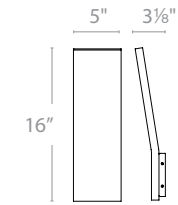

BLADE – model: WS-W117

LED Interior & Exterior Sconce

MODERN FORMS

WS-W11716