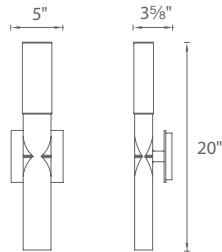

TORCH – model: WS-W37520

LED Outdoor

Fixture Type:

Catalog Number:

Project: _____

Location: _____

PRODUCT DESCRIPTION

Crowned with exquisite Piastra glass hand formed and crafted utilizing a 13th century artisanship technique, Torch illuminates with ambient interest while delivering down lighting for pathways and floors.

ORDER NUMBER

Model	Wattage	Voltage	LED Lumens	Delivered Lumens	Finish
WS-W37520	8W	120V	240	180	ORB Oil Rubbed Bronze 

Example: **WS-W37520**

SPECIFICATIONS

Construction: Aluminum raindrop glass cylinder

Light Source: High output LED

Back Plate Dimensions:

Model	Dimension
WS-W37520	4 1/2" L x 4 1/2" W x 5/8" H

modernforms.com
Phone (800) 526.2588
Fax (800) 526.2585

Headquarters/Eastern Distribution Center
44 Harbor Park Drive
Port Washington, NY 11050