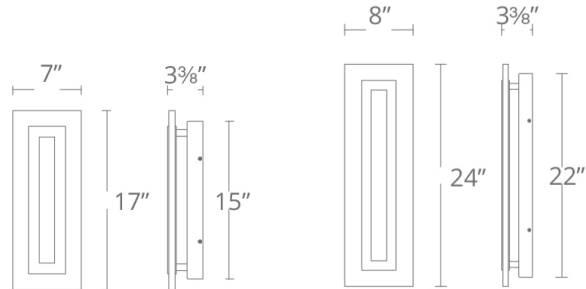

Fixture Type: _____

Catalog Number: _____

Project: _____

Location: _____

PRODUCT DESCRIPTION

Using advanced edge-lit LED technology, this minimalist luminaire provides smooth, even light whether you place it inside or outside, vertically or horizontally. Available in a matte black finish.

SPECIFICATIONS

Construction: Aluminum and sanded acrylic, with weather-resistant finish

Light Source: High output LED

Finish: Black (BK)

Standards: ETL & cETL listed, Wet Location, IP65

ORDER NUMBER

Model	Wattage	Voltage	LED Lumens	Delivered Lumens	Finish
WS-W46817	17" 14W	120V	1256	722	BK Black
WS-W46824	24" 21W		2101	1111	