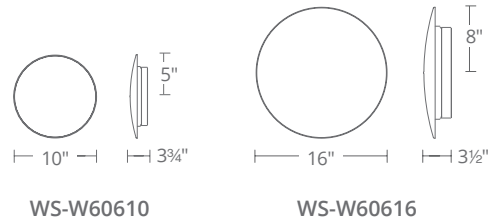

Fixture Type: _____

Catalog Number: _____

Project: _____

Location: _____

PRODUCT DESCRIPTION

An eternal shape, this simple floating metal shield mystically glows indirectly illuminating the surface behind. Exceptionally versatile as an interior/exterior wall or ceiling mount. Use just one or many.

FEATURES

- Weather-resistant powder coat
- Rated for wall and ceiling installation
- Mouth-blown etched opal glass
- No transformer or driver needed
- Dimmer: ELV
- Rated Life: 64,000 hours
- Color temp: 3000K
- 277V option available
- CRI: 90

SPECIFICATIONS

Construction: Aluminum

Light Source: High output LED

Finish: Black (BK), Brushed Aluminum (AL)

Standards: ETL & cETL Wet Location listed, IP65 Rated, CEC Title 24 Compliant

ORDER NUMBER

Model	Width	Wattage	Voltage	LED Lumens	Delivered Lumens	Finish
WS-W60610	10"	9W	120V	800	240	BK <i>Black</i>
WS-W60616	16"	20W		1890	280	AL <i>Brushed Aluminum</i>