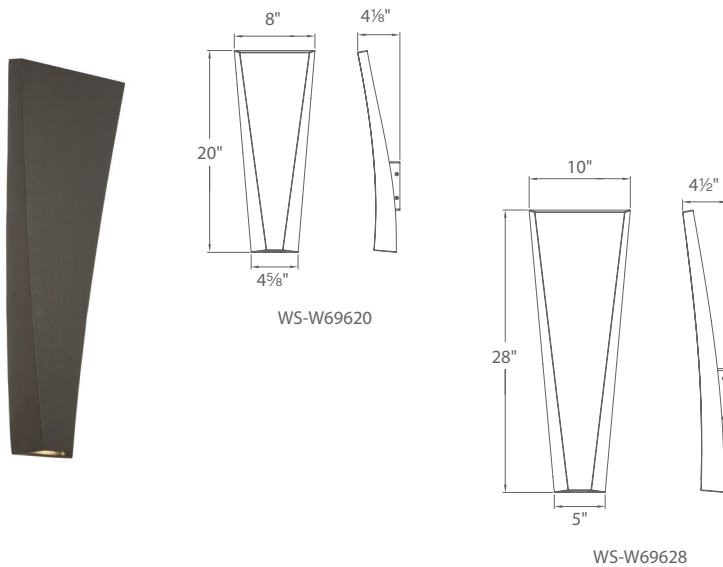

BIG V – model: WS-W696

MODERN FORMS

LED Exterior Sconce

Fixture Type:

Catalog Number:

Project: _____

Location: _____

PRODUCT DESCRIPTION

Sometimes, the name says it all. More impressive in real life, this monolith of a vaulted sconce will light a façade and make a great, big, bold design statement.

FEATURES

- ETL & cETL wet location listed, IP65 rated
- Up & down light
- Aluminum construction
- Full range dimming when used with compatible dimmers*
- Driver located in canopy
- Universal driver (120V-220V-277V)
- 55,000 hour rated life
- Color Temp: 3000K
- CRI: 90

SPECIFICATIONS

Construction: Aluminum construction

Light Source: High output LED.

Finish: Bronze (BZ), Graphite (GH)

Standards: ETL & cETL wet location listed, IP65 rated, CEC Title 24 Compliant

ORDER NUMBER

Model	Height	Wattage	Voltage	LED Lumens	Delivered Lumens	Finish
WS-W69620	20"	23W	120V-220V-277V	1478	1249	GH Graphite 
WS-W69628	28"	28W		1673	1344	BZ Bronze 

Example: **WS-W69620-GH**

modernforms.com
Phone (800) 526.2588
Fax (800) 526.2585