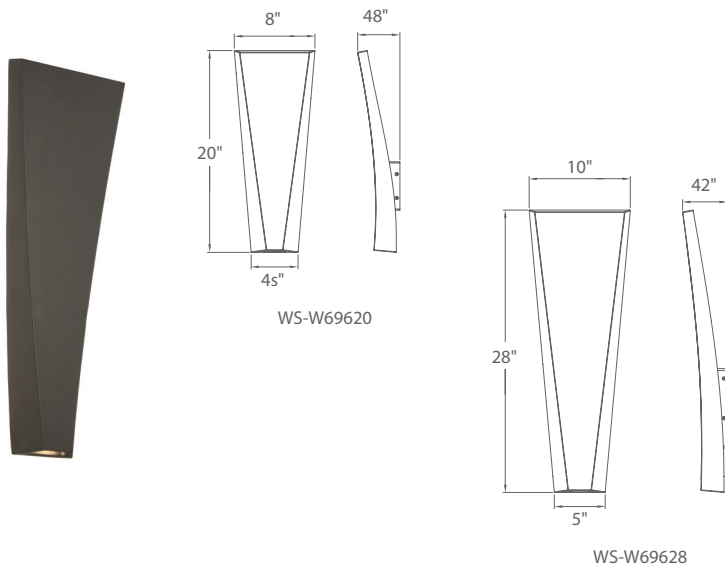

BIG V – model: WS-W696

MODERN FORMS

LED Exterior Sconce

Fixture Type:

Catalog Number:

Project: _____

Location: _____

PRODUCT DESCRIPTION

Sometimes, the name says it all. More impressive in real life, this monolith of a vaulted sconce will light a façade and make a great, big, bold design statement.

FEATURES

- ETL & cETL wet location listed, IP65 rated
- Up & down light
- Aluminum construction
- Full range dimming when used with compatible dimmers*
- Driver located in canopy
- Universal driver (120V-220V-277V)
- 55,000 hour rated life
- Color Temp: 3000K
- CRI: 90

SPECIFICATIONS

Construction: Aluminum construction

Light Source: High output LED.

Finish: Bronze (BZ).

Standards: ETL & cETL wet location listed, IP65 rated, CEC Title 24 Compliant

ORDER NUMBER

Model	Height	Wattage	Voltage	LED Lumens	Delivered Lumens	Finish
WS-W69620	20"	23W	120V-220V-277V	1478	1249	BZ Bronze 
WS-W69628	28"	28W		1673	1344	