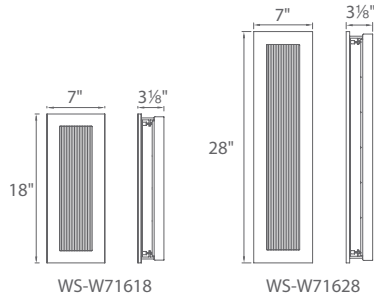

OATH – model: WS-W716

LED Interior & Exterior Sconce

MODERN FORMS

Fixture Type:

Catalog Number:

Project: _____

Location: _____

PRODUCT DESCRIPTION

Bronze framed art glass becomes a simple but clever transitional wall sconce for both interiors and exteriors. With the warmth of natural elements, the Oath promises continuity across American architectural styles from prairie to saltbox to craftsman.

FEATURES

- Mount vertically or horizontally
- ADA compliant, low profile design
- ETL & cETL wet location listed, IP65 rated
- CEC Title 24 Compliant
- Aluminum construction with laminated glass
- Full range dimming when used with compatible dimmers*
- No transformer or driver required
- 277V option available (special order)
- 80,000 hour rated life
- Color Temp: 3000K
- CRI: 90

SPECIFICATIONS

Construction: Aluminum construction with laminated glass.

Light Source: High output LED.

Finish: Bronze (BZ).

Standards: ETL & cETL damp location listed. IP65 rated. CEC Title 24.

ORDER NUMBER

Model	Height	Wattage	Voltage	LED Lumens	Delivered Lumens	Finish
WS-W71618	18"	12W	120V	576	161	BZ Bronze
WS-W71628	28"	36W		2094	586	

Example: **WS-W71618-BZ**

For 277V special order, add an "F" before the finish: **WS-W71618F-BZ**

modernforms.com
Phone (800) 526.2588
Fax (800) 526.2585

Headquarters/Eastern Distribution Center
44 Harbor Park Drive
Port Washington, NY 11050

Central Distribution Center
1600 Distribution Ct
Lithia Springs, GA 30122

Western Distribution Center
1750 Archibald Avenue
Ontario, CA 91760