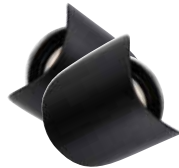

Tilts up and down

Rotate 360°

Fixture Type:

Catalog Number:

Project:

Location:

PRODUCT DESCRIPTION

A curved, whimsical and simple design. Blinc creates pleasing wall illumination from an adjustable sconce perched on a swivel with directional up and down lighting for a variety of applications. Display in clusters as a work of art. Full range dimming available. Perfect for residential and hospitality applications.

SPECIFICATIONS

Construction: Aluminum

Light Source: High output LED

Finish: Black (BK), White (WT)

Standards: ETL & cETL Wet Location listed, IP65, ADA Compliant (when not adjusted)

FEATURES

- Up and down illumination
- Weather-resistant powder coat
- Aluminum shade tilts and rotates 360°
- Rotatable and adjustable angle for customization
- 277V options available
- Dimmer: ELV
- Rated Life: 54,000 hours
- Color temp: 3000K
- CRI: 90