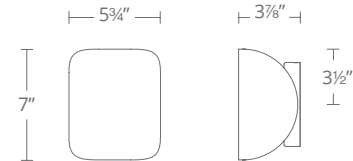

Tilts up and down

Rotate 360°

Fixture Type:

Catalog Number:

Project:

Location:

PRODUCT DESCRIPTION

A curved, whimsical and simple design. Blinc creates pleasing wall illumination from an adjustable sconce perched on a swivel with directional up and down lighting for a variety of applications. Display in clusters as a work of art. Full range dimming available. Perfect for residential and hospitality applications.

SPECIFICATIONS

Construction: Aluminum

Light Source: High output LED

Finish: Black (BK), White (WT)

Standards: ETL & cETL Wet Location listed, IP65, ADA Compliant (when not adjusted)

FEATURES

- Up and down illumination
- Weather-resistant powder coat
- Aluminum shade tilts and rotates 360°
- Rotatable and adjustable angle for customization
- 277V options available
- Dimmer: ELV
- Rated Life: 54,000 hours
- Color temp: 3000K
- CRI: 90