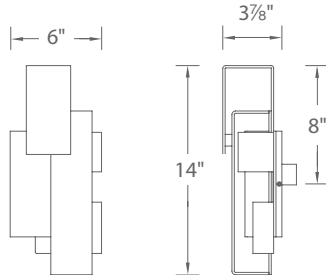

ESCHER – model: WS-956

LED Interior Sconce

Fixture Type:

Catalog Number:

Project: _____

Location: _____

PRODUCT DESCRIPTION

Enigmatic spatial representation of a continuum. Different vantage points offer differing dramatic views of the entangled metal bands.

FEATURES

- ADA compliant, low profile design
- ETL & cETL damp location listed
- Driver installs within the junction box
- Universal driver (120V-220V-277V)
- 50,000 hour rated life
- Color Temp: 3000K
- CRI: 90

SPECIFICATIONS

Construction:

Light Source: High output LED.

Finish: Titanium (TT)

Standards: ETL & cETL damp location listed. ADA compliant.

ORDER NUMBER

Model	Height	Wattage	Voltage	LED Lumens	Delivered Lumens	Finish
WS-95614	14"	11W	120V-220V-277V	210	130	TT Titanium

Example: **WS-95614-TT**

modernforms.com
Phone (800) 526.2588
Fax (800) 526.2585

Headquarters/Eastern Distribution Center
44 Harbor Park Drive
Port Washington, NY 11050

Central Distribution Center
1600 Distribution Ct
Lithia Springs, GA 30122

Western Distribution Center
1750 Archibald Avenue
Ontario, CA 91760