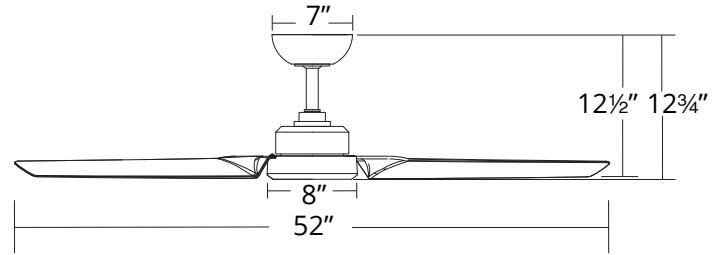

ROBOTO

FR-W1910-52

52" Ceiling Fan

MODERN FORMS SMART FANS

PRODUCT DESCRIPTION

Like all our smart fans, Roboto is Wet Rated to be perfect for indoor and outdoor applications. Two size options are available to complete any deck, pergola, room or living space. The quiet DC motor is 70% more efficient than AC motors, and our free Modern Forms app lets you control fan speed, set schedules, and integrate with smart home devices.

FEATURES

- 6 fan speeds through both Summer and Winter Modes
- Silent DC motor
- Includes BT wall control (OB comes with a remote control)
- Optional remote control sold separately
- Compatible with Modern Forms app

AIRFLOW/ENERGY EFFICIENCY

Weighted-Average/High Airflow CFM:	4047/6026
Weighted-Average/High Energy Use (W):	13/38
Estimated Yearly Energy Cost ($):	4
Weighted-Average/High Efficiency (CFM/W):	211/138
Max RPM:	164

ORDER NUMBER

Model	Housing	Blade
FR-W1910-52L	BA <i>Brushed Aluminum</i>	TT <i>Titanium</i>
	MB <i>Matte Black</i>	MB <i>Matte Black</i>
	MW <i>Matte White</i>	MW <i>Matte White</i>
	OB <i>Oil Rubbed Bronze</i>	OB <i>Oil Rubbed Bronze</i>

Example: **FR-W1910-52-BA**

For 2700K add "-27" ; for 3500K add "-35" before the finish: **FR-W1910-52-27-BA**

*Results may vary based on application and surroundings.

*This fan comes uni-pack - blade select options are not available

The Modern Forms app synchronizes seamlessly with smart home devices you already own

modernforms.com
Phone (800) 526.2588
Fax (800) 526.2585

Headquarters/Eastern Distribution Center
44 Harbor Park Drive
Port Washington, NY 11050

Central Distribution Center
1600 Distribution Ct
Lithia Springs, GA 30122

Western Distribution Center
1750 Archibald Avenue
Ontario, CA 91760

Modern Forms retains the right to modify the design of our products at any time as part of the company's continuous improvement program. JUL 2020

SPECIFICATIONS

Construction:	Aluminum, ABS
Blade:	14° Pitch, 52" sweep
Downrod:	1" O.D. x 6"H included
Mounting Slope:	Up to 30°
Wire:	80"
Hanging Weight:	11.5 lbs
Total Power:	38W
Standards:	UL/cUL Wet Location listed, Title 24 JA8-2016 Compliant, Title 20, Energy Star rated
Motor Type:	125 x 20 sensorless DC motor

WIRELESS PERFORMANCE

Wi-Fi Range:	Up to 150 ft*
Bluetooth Range:	Up to 150 ft