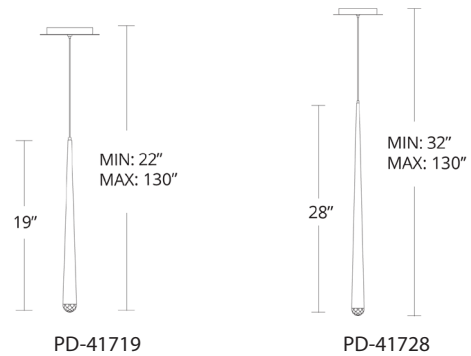

FLUTE

PD-44918 / PD-44930

Chandelier & Pendants

MODERN FORMS

Fixture Type: _____

Catalog Number: _____

Project: _____

Location: _____

PRODUCT DESCRIPTION

Modern chic and sleek, Flute is a minimalist pendant with alternating luminous slots. Available in polished nickel, black and aged brass.

FEATURES

- Frosted diff users spread light evenly
- Thin, powered aircraft cables provide an ultra-clean look for adjustable suspension height
- Universal voltage driver (120V-220V-277V) installs within canopy
- Title 24 option available (special order)
- Rated Life: 50,000 hours
- Color temp: 3000K
- CRI: 90

ORDER NUMBER

Model	Size	Wattage	Voltage	LED Lumens	Delivered Lumens	Finish
PD-44918	19"	13W	120V-277V	1137	382	AB Aged Brass
PD-44930	30"	20W		1809	1060	BK Black PN Polished Nickel

Example: **PD-41728-PN**

For Title 24 option, add a "T24" before the finish: **PD-44918-T24-BK**

SPECIFICATIONS

Construction: Aluminum

Light Source: High output LED

Dimming: ELV, TRIAC, 0-10V

Finish: Aged Brass, Black, Polished Nickel