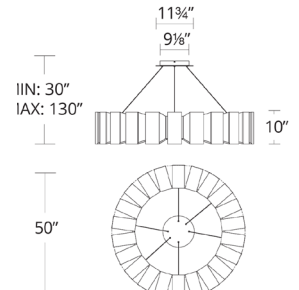

PD-75950

PRODUCT DESCRIPTION

Like gears in a giant clock, this massive sculptural chandelier chimes of daring lighting design. Suspended and powered from ultra-thin aircraft cables, Chronos is ideal for high profile architectural and commercial environments with tall ceilings and larger rooms. Beautifully hand-finished in aged brass to complement the latest modern décor.

FEATURES

- Thin, powered aircraft cables provide an ultra-clean look for adjustable suspension height
- Universal Driver (120-277V) within canopy
- Rated Life: 50,000 hours
- Color temp: 3000K
- CRI: 90

ORDER NUMBER

Model	Height	Wattage	Voltage	LED Lumens	Delivered Lumens	Finish
PD-75934	34"	48W	120V-277V	2829	2282	AB Aged Brass
PD-75950	50"	65W		2953	2696	

Example: **PD-75934-AB**

SPECIFICATIONS

Construction: Aluminum

Light Source: High output LED

Dimming: ELV, TRIAC, 0-10V

Finish: Aged Brass (AB)

Standards: ETL & cETL Damp Location listed

REPLACEMENT FLAT GLASS

Part#	Fixture
RPL-GLA-75934	PD-75934

modernforms.com
Phone (800) 526.2588
Fax (800) 526.2585

Headquarters/Eastern Distribution Center
44 Harbor Park Drive
Port Washington, NY 11050

Central Distribution Center
1600 Distribution Ct
Lithia Springs, GA 30122

Western Distribution Center
1750 Archibald Avenue
Ontario, CA 91760