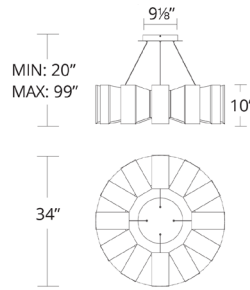

Fixture Type:

Catalog Number:

Project: _____

Location: _____

PD-75934