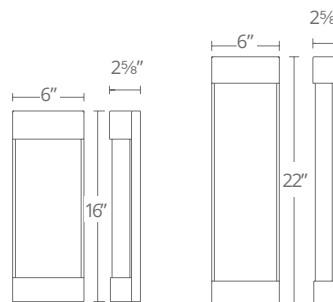

Fixture Type: _____

Catalog Number: _____

Project: _____

Location: _____

WS-W37916

WS-W37922

PRODUCT DESCRIPTION

Like diving down into the mysterious depths below the ocean surface. Dramatic cast art glass in a watery design emerges and is showcased with bold black hardware that illuminates from above or below. This artfully crafted wall sconce complements upscale interior and exterior finishes with sophisticated style.

SPECIFICATIONS

Construction: Aluminum

Light Source: High output LED

Finish: Black (BK)

Standards: ETL & cETL Wet Location listed, CEC Title 24 Compliant

FEATURES

- Cast art glass
- Weather-resistant powder coat
- Up or down illumination
- No transformer or driver needed
- Dimmer: ELV
- Rated Life: 50,000 hours
- Color Temp: 3000K
- CRI: 90

ORDER NUMBER

Model	Height	Wattage	Voltage	LED Lumens	Delivered Lumens	Finish
WS-W37916	16"	39W	120V	1868	1134	BK
WS-W37922	22"					Black

Example: WS-W37916-BK