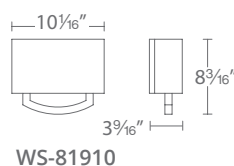

Fixture Type: _____

Catalog Number: _____

Project: _____

Location: _____

PRODUCT DESCRIPTION

Tailored as couture, this sophisticated sconce with a curvaceous accent is an elegant selection for both formal and casual settings. A smooth linen shade delivers beautiful ambient illumination with minimal glare, projecting upward and downward through fitted acrylic diffusers.