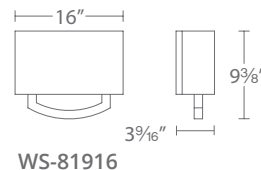

PRODUCT DESCRIPTION

Tailored as couture, this sophisticated sconce with a curvaceous accent is an elegant selection for both formal and casual settings. A smooth linen shade delivers beautiful ambient illumination with minimal glare, projecting upward and downward through fitted acrylic diffusers.

SPECIFICATIONS

- **Construction:** Aluminum with fabric shade
- **Light Source:** High output LED
- **Finish:** Aged Brass (AB), Brushed Nickel (BN)
- **Standards:** ADA Compliant, CEC Title 24 Compliant

FEATURES

- Urban elegance & LED illumination softened with a fabric shade
- No transformer or driver needed
- Dimmer: ELV
- Rated Life: 54,000 hours
- Color temp: 3000K
- CRI: 90

ORDER NUMBER

Model	Width	Wattage	Voltage	LED Lumens	Delivered Lumens	Finish
WS-81910	10"	11W	120V	800	484	AB Aged Brass
WS-81916	16"	19W	120V	1400	974	BN Brushed Nickel

Example: WS-81910-AB

modernforms.com
Phone (866) 810.6615
Fax (800) 526.2585

Headquarters/Eastern Distribution Center
44 Harbor Park Drive
Port Washington, NY 11050

Central Distribution Center
1600 Distribution Ct
Lithia Springs, GA 30122

Western Distribution Center
1750 Archibald Avenue
Ontario, CA 91760