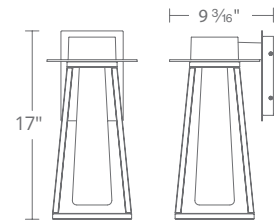

WS-W17917

Fixture Type: _____

Catalog Number: _____

Project: _____

Location: _____

PRODUCT DESCRIPTION

Classic lantern profile artfully expressed in black lines. A clear mouth blown glass element within reveals a spectral reference to an Edison filament lamp of old. A contemporary art piece idea for welcoming friends and family in entryways and lobbies in residential and hospitality venues.

FEATURES

- Fluted etched glass
- Weather-resistant powder coat
- Dimmer: ELV, TRIAC, 0-10V
- Universal Driver (120-277V)
- Rated Life: 50,000 hours
- Color temp: 3000K
- CRI: 90

SPECIFICATIONS

Construction: Aluminum

Light Source: High output LED

Finish: Black (BK)

Standards: ETL & cETL Wet Location listed

ORDER NUMBER

Model	Wattage	Voltage	LED Lumens	Delivered Lumens	Finish
WS-W17909	9" 9W		343	238	BK Black
WS-W17912	12" 12.5W	120V-277V	556	455	
WS-W17917	17" 17.5W		610	539	

Example: **WS-W17909-BK**

modernforms.com
Phone (866) 810.6615
Fax (800) 526.2585

Headquarters/Eastern Distribution Center
44 Harbor Park Drive
Port Washington, NY 11050

Central Distribution Center
1600 Distribution Ct
Lithia Springs, GA 30122

Western Distribution Center
1750 Archibald Avenue
Ontario, CA 91760