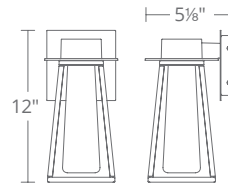

WS-W17912

Fixture Type: _____

Catalog Number: _____

Project: _____

Location: _____

PRODUCT DESCRIPTION

Classic lantern profile artfully expressed in black lines. A clear mouth blown glass element within reveals a spectral reference to an Edison filament lamp of old. A contemporary art piece idea for welcoming friends and family in entryways and lobbies in residential and hospitality venues.

FEATURES

- Fluted etched glass
- Weather-resistant powder coat
- Dimmer: ELV, TRIAC, 0-10V
- Universal Driver (120-277V)
- Rated Life: 50,000 hours
- Color temp: 3000K
- CRI: 90

SPECIFICATIONS

Construction: Aluminum

Light Source: High output LED

Finish: Black (BK)

Standards: ETL & cETL Wet Location listed

ORDER NUMBER

Model	Wattage	Voltage	LED Lumens	Delivered Lumens	Finish
WS-W17909	9" 9W		343	238	BK Black
WS-W17912	12" 12.5W	120V-277V	556	455	
WS-W17917	17" 17.5W		610	539	

Example: **WS-W17909-BK**

modernforms.com
Phone (866) 810.6615
Fax (800) 526.2585

Headquarters/Eastern Distribution Center
44 Harbor Park Drive
Port Washington, NY 11050

Central Distribution Center
1600 Distribution Ct
Lithia Springs, GA 30122

Western Distribution Center
1750 Archibald Avenue
Ontario, CA 91760