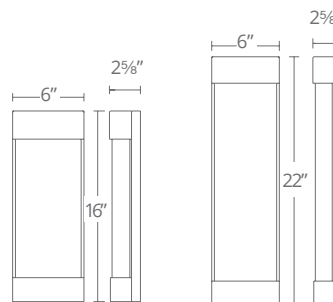

Fixture Type: _____

Catalog Number: _____

Project: _____

Location: _____

WS-W37916

WS-W37922

PRODUCT DESCRIPTION

Like diving down into the mysterious depths below the ocean surface. Dramatic cast art glass in a watery design emerges and is showcased with bold black hardware that illuminates from above or below. This artfully crafted wall sconce complements upscale interior and exterior finishes with sophisticated style.

SPECIFICATIONS

Construction: Aluminum

Light Source: High output LED

Finish: Black (BK)

Standards: ETL & cETL Wet Location listed, CEC Title 24 Compliant

FEATURES

- Cast art glass
- Weather-resistant powder coat
- Up or down illumination
- No transformer or driver needed
- Dimmer: ELV
- Rated Life: 54,000 hours
- Color Temp: 3000K
- CRI: 90

ORDER NUMBER

Model	Height	Wattage	Voltage	LED Lumens	Delivered Lumens	Finish
WS-W37916	16"	39W	120V	1869	1134	BK
WS-W37922	22"					Black

Example: WS-W37916-BK

modernforms.com
Phone (866) 810.6615
Fax (800) 526.2585