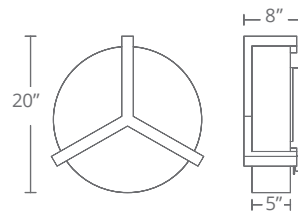

**SEGMENT** Flush Mount  
FM-83922

**MODERN FORMS**

Fixture Type:

Catalog Number:

Project: \_\_\_\_\_

Location: \_\_\_\_\_

**PRODUCT DESCRIPTION**

A delicate pairing of fabric and wood structures. The wood embraces a clean white linen shade for architectural detailing. Dark walnut brackets combine a feeling of pleasant warmth with design appeal and artisanal craftsmanship.

**Construction:** Dark walnut wood frame with fabric shade

**Light Source:** High output LED

**Dimming:** ELV

**Finish:** Dark Walnut

**Standards:** CEC Title 24 Compliant

**ORDER NUMBER**

Model	Diameter	Wattage	Voltage	LED Lumens	Delivered Lumens	Finish
<b>FM-83922</b>	20"	35W	120V	3000	2170	<b>DW</b> Dark Walnut 