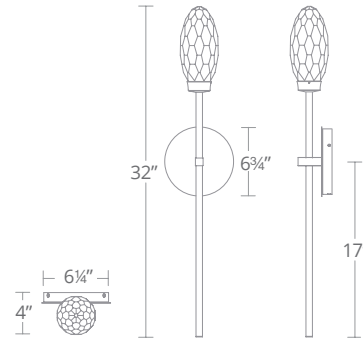

**Fixture Type:** \_\_\_\_\_

**Catalog Number:** \_\_\_\_\_

**Project:** \_\_\_\_\_

**Location:** \_\_\_\_\_

**PRODUCT DESCRIPTION**

Charming elegance. An exquisite crystal torch made for a queen and king. This luxuriously faceted crystal honeycomb rests atop the elongated stem reminiscent of a stinger. Dims down beautifully for a variety of ambient moods in living spaces and hospitality settings.

**FEATURES**

- K9 faceted crystal
- Up and down illumination
- Dimmer: ELV, TRIAC, 0-10V
- Universal Driver (120-277V) concealed within the canopy
- Rated Life: 50,000 hours
- Color temp: 3500K
- CRI: 90

**SPECIFICATIONS**

**Construction:** Aluminum

**Light Source:** High output LED

**Finish:** Aged Brass (AB)

**Standards:** ETL & cETL listed, Damp Location listed, ADA Compliant, CEC Title 24 Compliant

**ORDER NUMBER**

Model	Wattage	Voltage	LED Lumens	Delivered Lumens	Finish	
<b>WS-23932</b>	32"	10W	120V-277V	570	513	<b>AB</b> Aged Brass 

Example: **WS-23932-AB**

modernforms.com  
 Phone (866) 810.6615  
 Fax (800) 526.2585