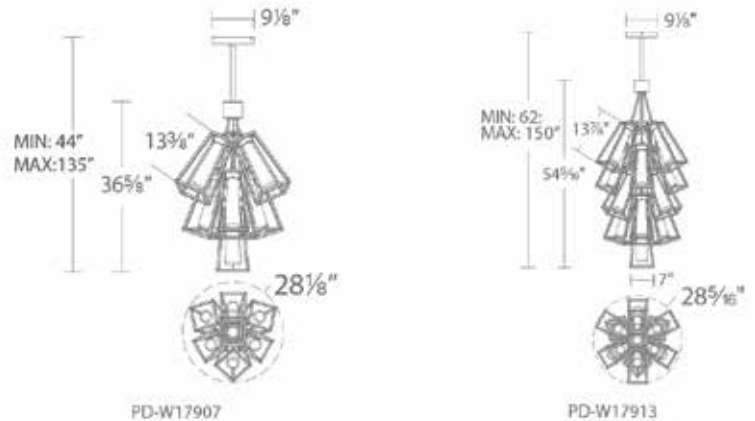

# MODERN FORMS

**Fixture Type:**

**Catalog Number:**

**Project:**

**Location:**

## SPECIFICATIONS

**Construction:** Aluminum with extruded glass

**Light Source:** High output LED

**Finish:** Black (BK)

**Standards:** ETL & cETL Wet Location listed