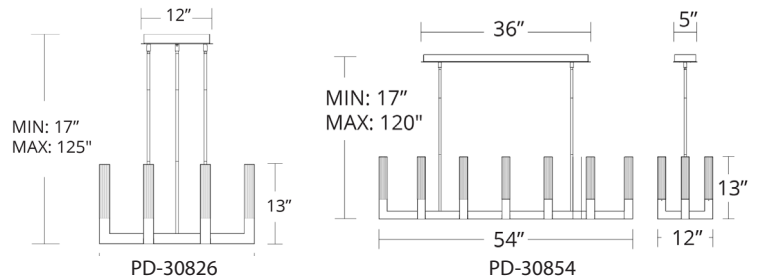

Fixture Type: _____

Catalog Number: _____

Project: _____

Location: _____